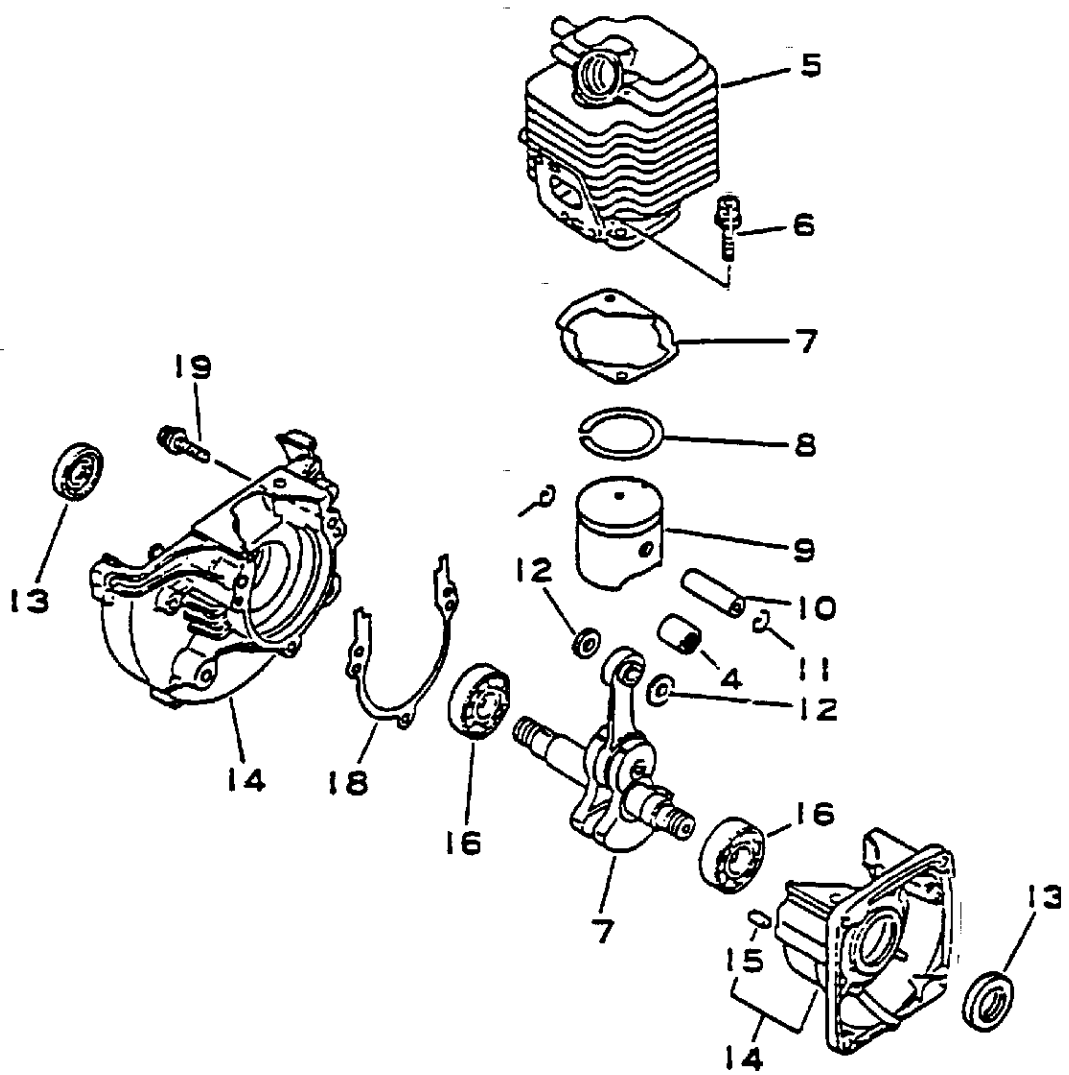

Blower 9444 E

9444E

KEY	PART NUMBER	QTY	DESCRIPTION	REMARKS
4	10001251230	1	BEARING, NEEDLE	
5	10101145230	1	CYLINDER	
6	90016205022	2	BOLT, H.S. 5X22	
7	10101044330	1	GASKET, CYLINDER BASE	USE KIT 88900005063
8	10001105330	1	RING, PISTON	
9	10000044330	1	PISTON	INCLUDES ITEMS 8 - 12
10	10001311520	1	PIN, PISTON	
11	10001504630	2	CIRCLIP	
12	10001411520	2	SPACER, PISTON PIN	
13	10021242030	2	OILSEAL	
14	10020042030	1	CRANKCASE SET	INCLUDES ITEM 15
15	10021503930	2	PIN, DOWEL	
16	90081036201	2	BEARING, BALL 6201	
17	10010044731	1	CRANKSHAFT ASY	INCLUDES ITEM 4
18		1	GASKET, CRANKCASE	USE KIT 88900005063
19	90023805028	3	SCREW 5X28	

9444E

KEY	PART NUMBER	QTY	DESCRIPTION	REMARKS
6	13130040630	1	VENT	
7	13132840630	1	COVER, VENT	
8	13201305060	1	CLIP, PIPE	
9	13131244330	1	PIPE, FUEL	
10	13211546730	1	GROMMET	
11	13201309820	1	CLIP	
12	13120507320	1	STRAINER, FUEL	
13	13201013930	1	PIPE, FUEL	
14	13100440930	1	CAP ASY, FUEL TANK	INCLUDES ITEM 15
15	13101640930	1	GASKET, FUEL TANK CAP	
16	13100505661	1	TANK, FUEL	
17	90060300005	2	WASHER 5	
19	90023805016	2	SCREW 5X16	
20	13201251030	1	PIPE, FUEL	

KEY	PART NUMBER	QTY	DESCRIPTION	REMARKS
-----	-------------	-----	-------------	---------

5	90023805018	1	SCREW 5X18	
6	20012405060	1	GRID, FAN CASE (BL)	
7	90025305020	6	SCREW 5X20	
8	20010505660	1	CASE, FAN	
12	20001006362	1	FAN	
13	10013205660	2	WASHER 8	
14	20011005660	1	CASE, FAN	
15	17801005060	1	CONTROL, THROTTLE (BL)	
16	17801105060	1	ROD, THROTTLE	
17	10400805660	1	COVER, ENGINE	
20	90023804018	6	SCREW 4X18	
23	10493005060	1	BASE, ENGINE	
24	10403205060	6	WASHER	
25	90023804022	5	SCREW 4X22	
27	90050000008	1	NUT 8	
28	20015205060	1	SPRING, COVER	
29	20015005060	1	SHAFT, COVER	
31	90025305014	9	SCREW 5X14	
40	89011805660	1	MODEL	
41	89019406360	1	LABEL, HOT	
42	89016003360	1	LABEL, CAUTION	
43	89017605660	1	LABEL, NOISE	
44	21001505660	1	PIPE, STRAIGHT (BL)	
45	21003105060	1	NOZZLE, FAN HEAD (BL)	
46	89541000430	1	WRENCH, W/SCREWDRIVER	