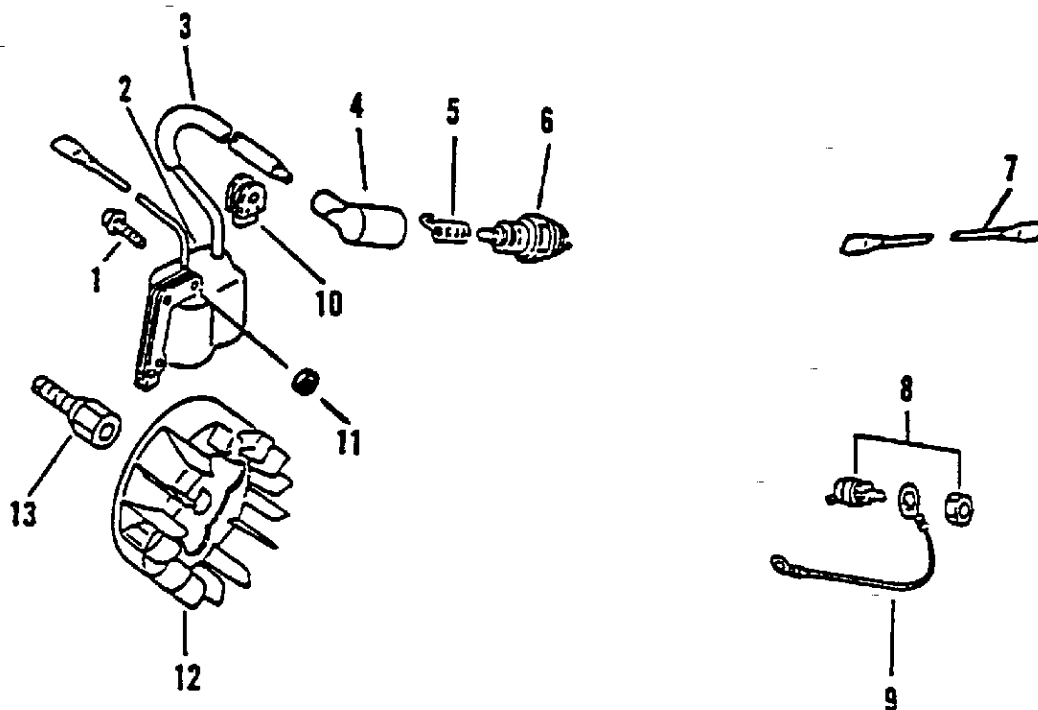

SUPPLEMENT: Ignition System Parts List
Effective on Units S/N 038510 & UP

KEY	PART NUMBER	QTY	DESCRIPTION	REMARKS
1	90023804022	2	SCREW 4X22	
2	15862606360	1	C.D. IGNITION MODULE	
3	15661105060	1	TUBE	
4	15901201620	1	CAP, SPARK PLUG	
5	15901103432	1	COIL, SPARK PLUG CAP	
6	15901010630	1	PLUG, SPARK (BPM-7A)	
7	16201006861	1	LEAD	
8	16340003460	1	SWITCH, IGNITION	
9	16201005060	1	LEAD, GROUND	
10	15011205060	1	BUSHING	
11	15011709130	2	SPACER	
12	15880006360	1	FLYWHEEL	
13	20001105660	1	HUB, FAN