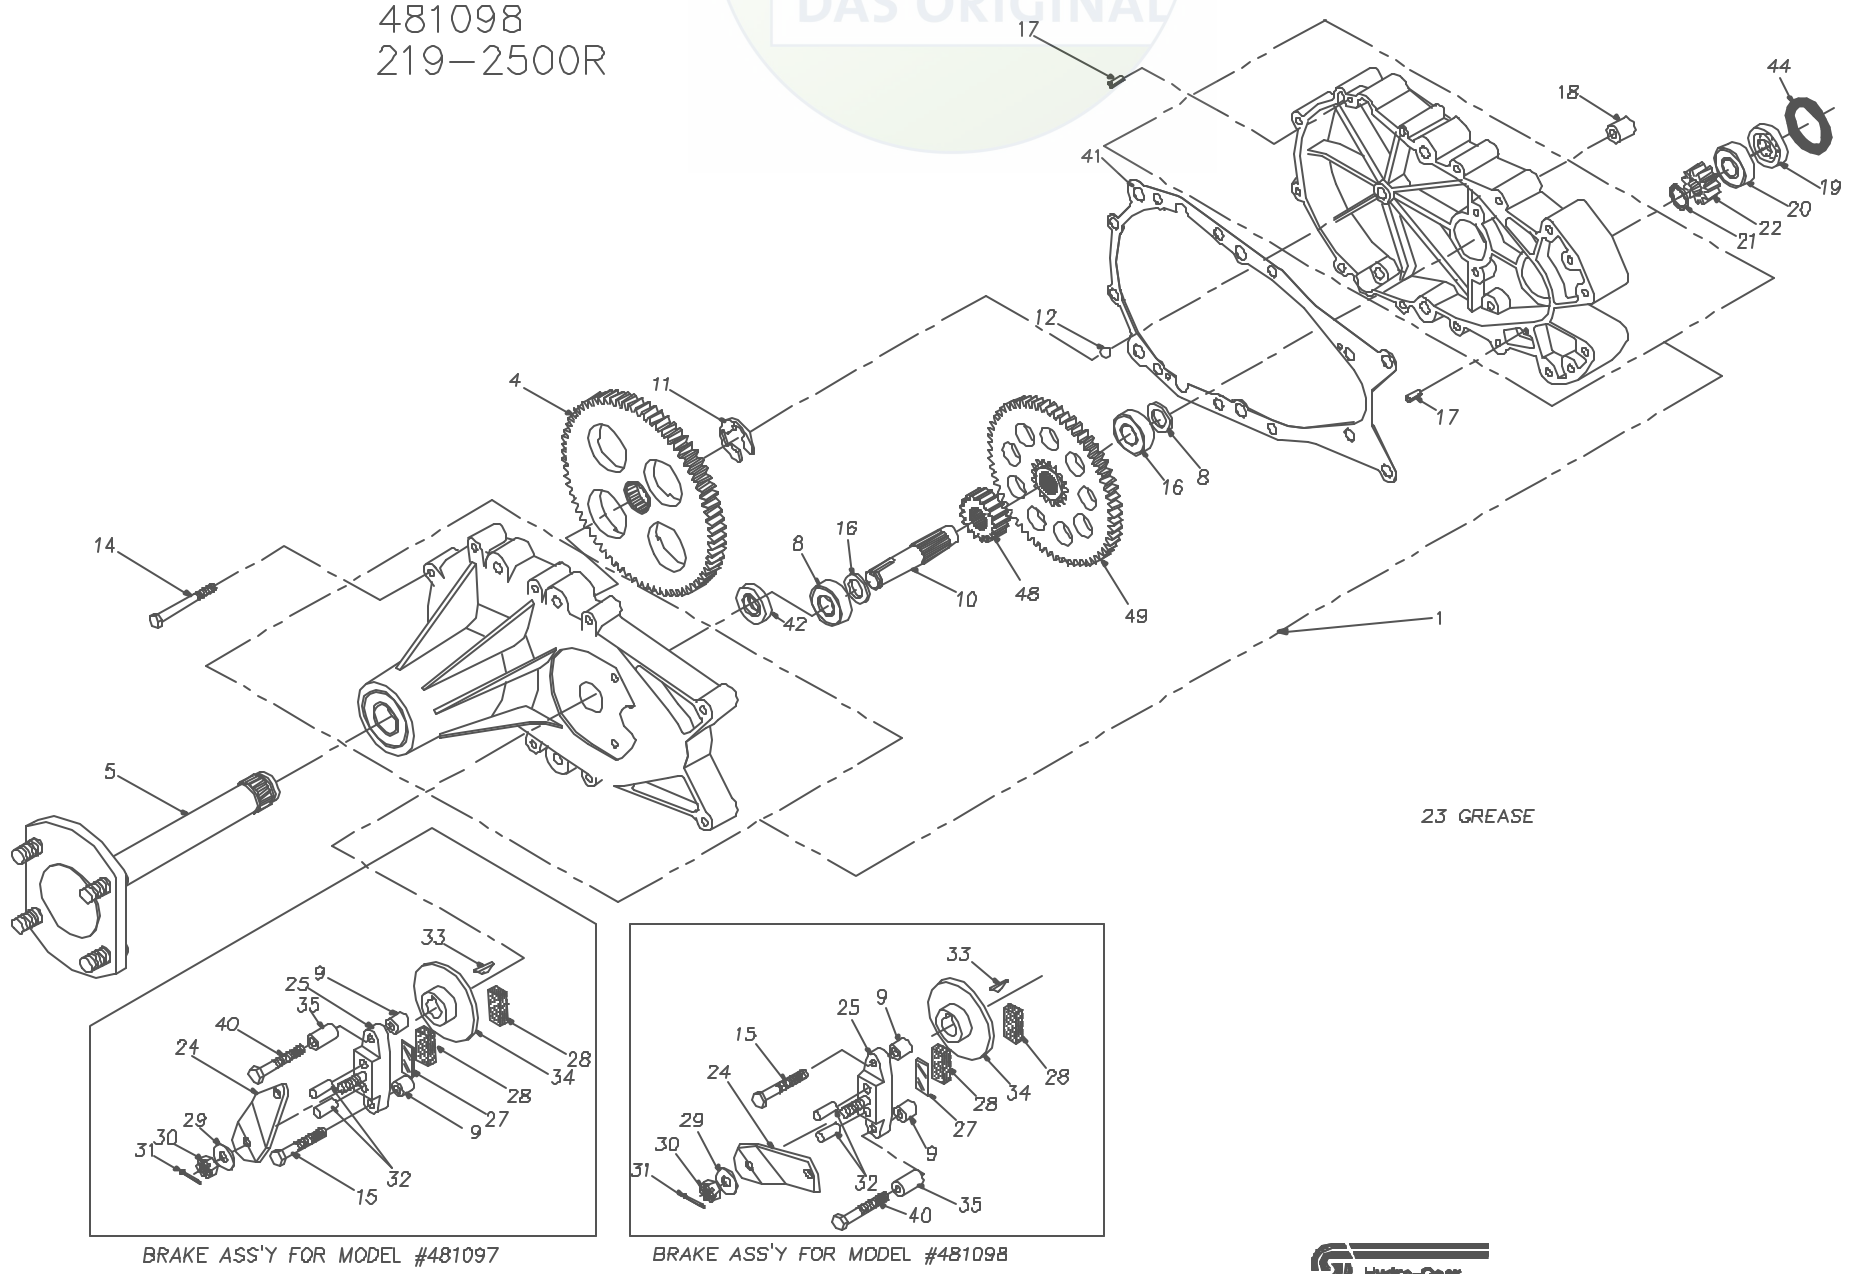

481097
219-2500L
481098
219-2500R

23 GREASE

481097
219-2500L
481098
219-2500R

REF	PART NO	QTY	DESCRIPTION	REF	PART NO.	QTY	DESCRIPTION
1	70596	1	KIT - SERVICE HOUSING	27	44134	1	PLATE, PUCK
4	44358	1	SPLINED 72 TOOTH FINAL DRIVE GEAR	28	44132	2	PUCK, BRAKE
5	62681	1	ASS'Y, AXLE	29	44130	1	WASHER, 7/16 X 7/8 OD X 0.06 HT
		1	AXLE SHAFT	30	44142	1	NUT, CASTLE 5/16-24 PL
		4	LUG BOLT	31	44101	1	PIN, COTTER
8	44147	2	BALL BEARING .625ID X 1.57 X .47	32	44127	2	PIN, BRAKE ACTUATING
9	23770	2	BRAKE SPACER	33	44143	1	KEY, HI PRO 3/16 X 5/8
10	44351	1	BRAKE SHAFT (SPLINED)	34	44090	1	DISC, BRAKE
11	44359	1	E-RING	35	23711	1	SPACER, TORSION SPRING
12	9001214-3700	1	BALL, 3/8" DIAMETER	40	44612	1	BOLT, 1/4-20 X 2-1/2
15	44276	1	BOLT, 1/4-20 X 1-1/2"	41	50223	1	GASKET, HSG
14	44366	8	BOLT, 1/4-20 X 2-1/2"	42	50263	1	OIL SEAL, 1.25 X .625
16	44371	2	WASHER, 5/8ID X 1.0 OD X .01 THK	44	50267	1	O-RING
17	44269	2	PIN, SPRING 3/16" X 1/2" LONG	48	50419	1	17T GEAR
18	23749	2	MOUNTING SPACER	49	50420	1	60T GEAR
19	44355	1	BEARING SPACER				
20	44232	1	BALL BEARING 15 MM X 35 MM X 11 MM				
21	44354	1	RETAINING RING				
22	44353	1	11 TOOTH INPUT GEAR				
23	50416	2	GREASE(10 OZ TUBE)				
24	44094	1	ARM, BRAKE ACTUATOR (LH ASSY)				
-	44613	1	ARM, BRAKE ACTUATOR (RH ASSY)				
25	62589	1	ASS'Y, BRAKE YOKE				
		1	BRAKE YOKE				
		1	SQUARE HEAD BOLT				