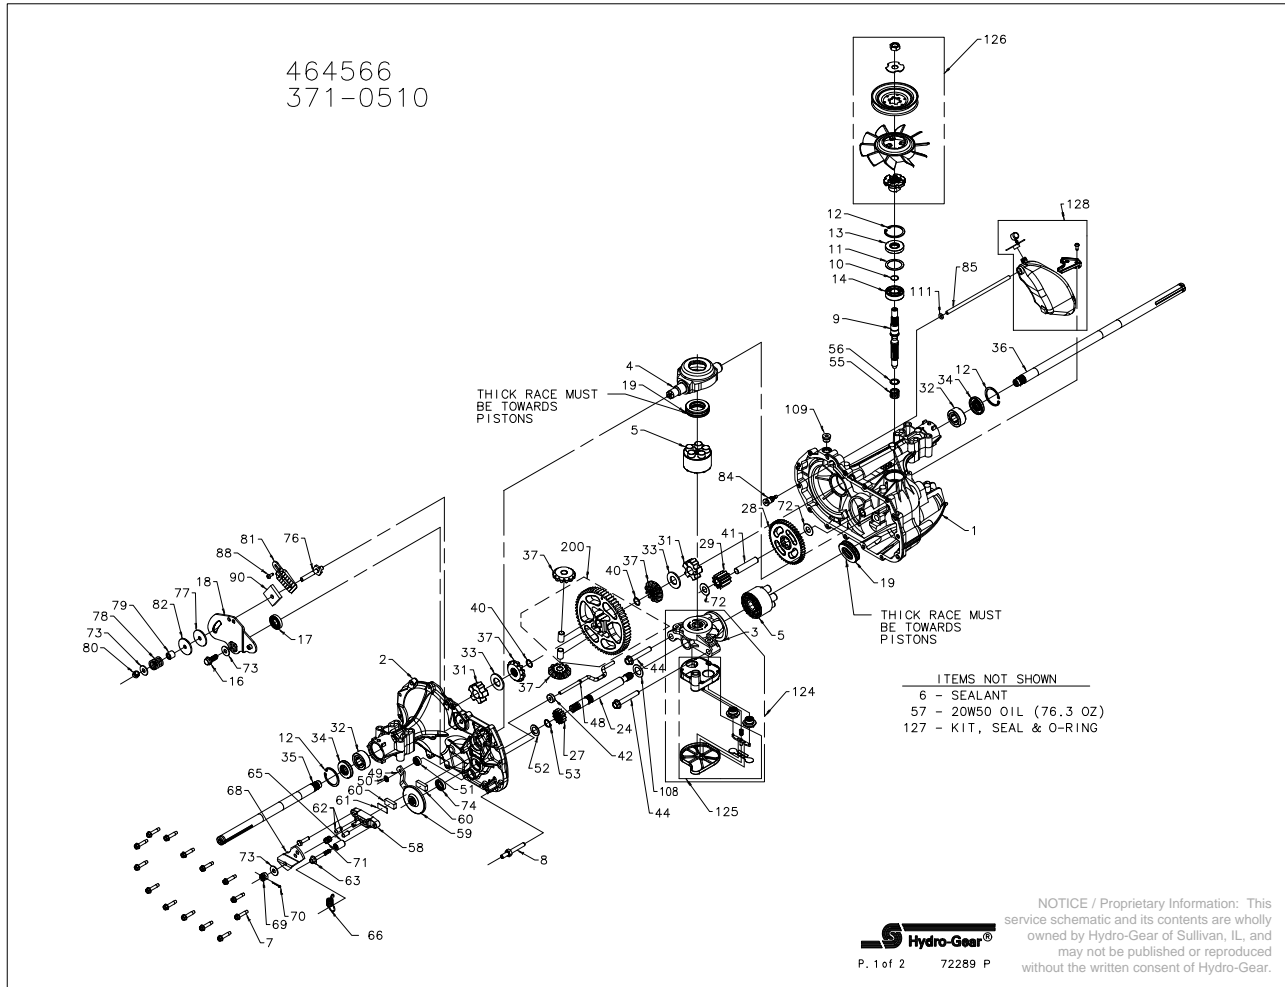

## Parts Breakdown

#	PART #	DESCRIPTION	QTY	Note
1	71625	ASSEMBLY, MAIN HOUSING	1	
		HOUSING, MAIN SHOT	1	
		BUSHING .865 X .985 X .790	1	
		PIN, STANDARD HEADLESS	1	
2	71626	ASSEMBLY, SIDE HOUSING	1	
		HOUSING, SIDE SHOT	1	
		BUSHING .865 X .985 X .780	1	
		BUSHING, .624 X .719 X .562	1	
3	70477	KIT, CENTER SECTION	1	
		CENTER SECTION (5-PISTON )	1	
		BUSHING .707 X .788 X .591	1	
4	51048	TRUNNION, SWASHPLATE	1	
5	70331	KIT, BLOCK, 10CC CYLINDER	2	
		BLOCK, CYLINDER	1	
		PISTON	5	
		SPRING, CCMPRESSION	5	
		WASHER, THRUST	5	
6	50928	SEALANT TUBE	10.1 OZ	
7	53246	SCREW 1/4-20 X 1.125 HEX WASHER	14	
8	51061	STUD 5/16-18 THREAD STRAP	1	
9	51062	SHAFT INPUT	1	
10	2000022	RING RET 67 EXT WIRE	1	
11	50951	WASHER 1.23 X 1.57 X .04	1	
12	50329	RING RET 156 INT	3	
13	51161	SEAL 17 X 40 X 7 LIP	1	
14	50315	BEARING 17X40X12 BALL OPEN 6203	1	
16	51064	BOLT 5/16-24 X .94 HF (PATCH)	1	
17	51140	SEAL 18 X 32 X 7 LIP	1	
18	51720	ARM, CONTROL	1	
19	50551	BEARING 30X52X13 BALL THRUST	2	
24	50966	SHAFT MOTOR	1	
27	51130	GEAR, 13T PINNION	1	
28	51129	GEAR, 10T/48T	1	
29	51043	GEAR, 10T JACKSHAFT	1	
31	51088	BUSHING, SLEEVE (INBOARD)	2	
32	51089	BUSHING, SLEEVE .752 X 1.571 X .625	2	
33	44875	WASHER .77 X 1.5 X .10 FLAT	2	
34	51066	SEAL .750 X 1.577 X .250 LIP	2	
35	51354	SHAFT .75 X 12.14 (RH) AXLE KEY	1	
36	52139	SHAFT .75 X 20.37 (LH) AXLE KEY	1	
37	71310	KIT, MITER GEAR	1	
		GEAR, MITER 12T (SPLINED)	2	
		GEAR, MITER 12T (.50 ID)	2	
		BULLETIN, MITER GEAR	1	
40	44871	RING RET 62 EXT SPIRAL	2	
41	51083	JACK SHAFT (PIN)	1	