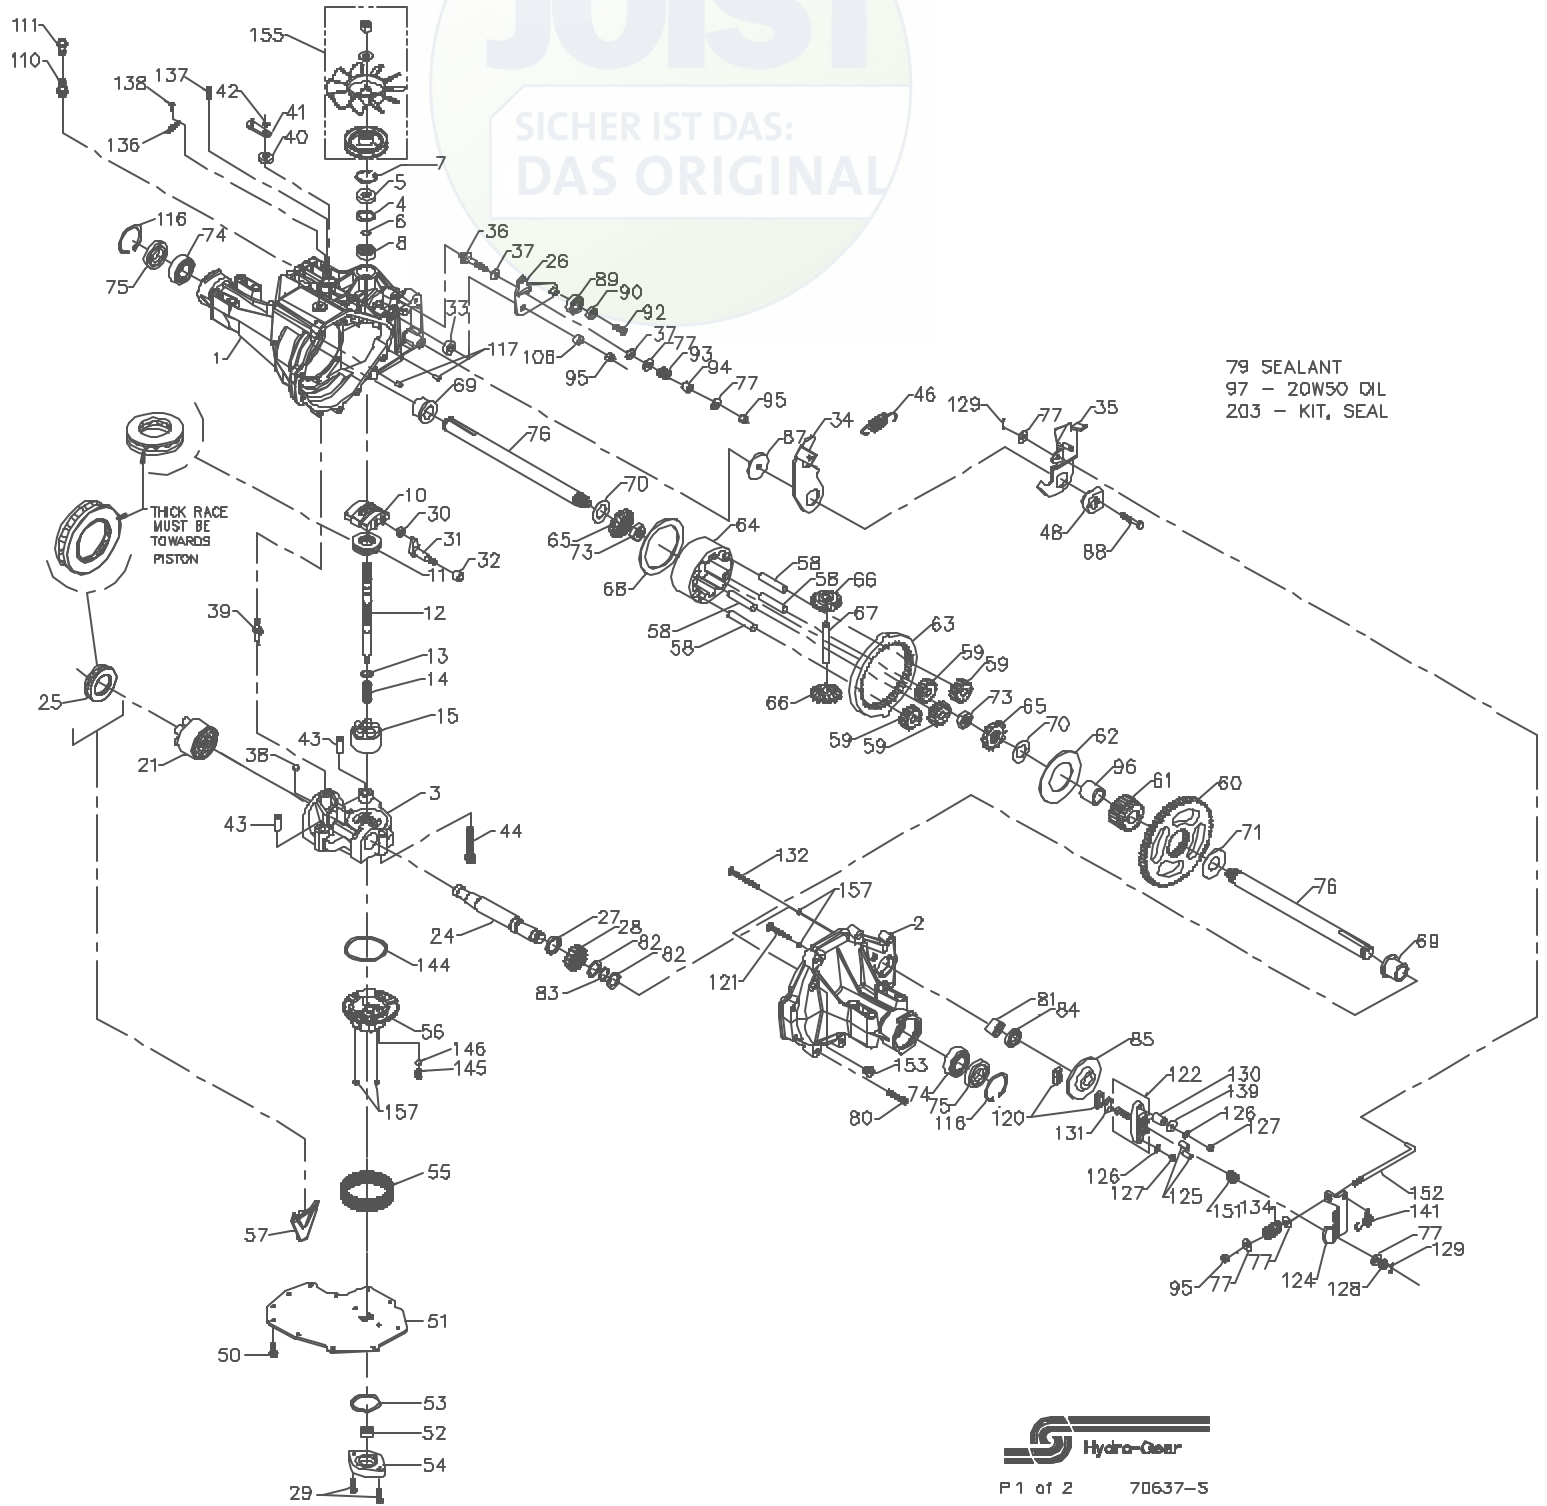

176056
331-3000

79 SEALANT
97 - 20W50 OIL
203 - KIT, SEAL

176056
331-3000

ITEM #	PART #	QTY	DESCRIPTION	ITEM #	PART #	QTY	DESCRIPTION	ITEM #	PART #	QTY	DESCRIPTION
1	70297	1	MAIN HOUSING ASSEMBLY	42	44870	1	RING, RETAINING	110	70110	1	FITTING, O-RING ASS'Y
		1	MAIN HOUSING	43	50002	2	PIN			1	FITTING, PLASTIC HOSE
		1	LIP SEAL	44	50016	3	SCREW 3/8-24 X 2.5			1	O-RING
		1	FLANGE BEARING	48	50833	1	SPRING, NEUTRAL	111	70109	1	VENT, CAP ASS'Y
		1	TRUNNION BUSHING	48	50835	1	PUCK, ADJUSTING			1	VENT, PLASTIC
		2	CRADLE BEARING	50	50752	11	SCREW, 1/4-20 X .75			1	VENT, CAP
2	70300	1	R.H. HOUSING ASSEMBLY	51	50972	1	COVER, LOWER	116	50859	2	RING, RETAINING
		1	R.H. HOUSING	52	50273	1	GEROTOR ASSEMBLY	117	9004800-2508	2	PIN, STD HDLS
		2	FLANGE BEARING	53	9004101-1340	1	O-RING	120	44132	2	PUCK, BRAKE
		1	O RING	54	50280	1	COVER, GEROTOR	121	50874	1	BOLT, RIB NECK 2"
		1	RIB NECK BOLT, 2"	55	70538	1	KIT, FILTER	122	70633	1	YOKE, BRAKE ASSEMBLY
		1	RIB NECK BOLT, 3"	56	51156	1	MANIFOLD, CHARGE	124	50911	1	ARM, BRAKE
		1	NEEDLE BEARING (SCE1412)	57	50796	1	BEARING, MOTOR RETAINER	125	44127	2	PINS, BRAKE
		1	LIP SEAL (.875I.D.x1.30.D.x.25)	58	50776	4	PIN, CARRIER	126	43177	2	LOCKWASHER, 1/4"
3	70438	1	KIT, CENTER SECTION	59	50763	4	GEAR, 15T PLANET	127	43178	2	NUT, 1/4-20
		1	CENTER SECTION	60	50646	1	GEAR, 67T SPUR	128	44142	1	NUT, CASTLE 5/16-24
		1	DU BUSHING	61	50645	1	GEAR, 21 TOOTH SUN	129	44101	2	PIN, COTTER
		1	BUSHING	62	50769	1	PLATE, PLANET THRUST	130	23711	1	SPACER
		1	NO BLEED CHECK PLUG ASSEMBLY	63	50764	1	GEAR, 51T RING	131	44134	1	PUCK, PLATE
		1	.044 BLEED CHECK PLUG ASSEMBLY	64	50785	1	CARRIER, PLANETARY	132	50865	1	BOLT, RIB NECK 3"
		1	SPACER	65	50847	2	GEAR, MITER DIFF. (SPLINED)	134	50915	1	SPRING, BRAKE
4	2003018	1	LIP, SEAL 15 X 35 X 7	66	50848	2	GEAR, MITER DIFF.	136	50384	1	SPRING, EXTENSION
5	9008000-0128	1	RING, WIRE RETAINING	67	50786	1	SHAFT, DIFFERENTIAL	137	50882	1	PIN, SPRING
6	2003016	1	RING, RETAINING	68	50787	1	PLATE, DIFF. THRUST	138	50653	1	BOLT, SELF TAPPING 10-32 X .5
7	2003052	1	BEARING, BALL .59 X 1.38 X .43	69	50788	2	WASHER 1.075 X 1.750 X .038	139	44278	1	WASHER, 7/80D X .265ID X .125 THK
8	2003043	1	SWASHPLATE, VARIABLE	70	50770	2	WASHER 1.075 X 2.250 X .038	141	50884	1	SPRING, BRAKE ARM BIAS
10	2003087	1	BEARING, THRUST 30 X 52 X 13	71	50788	1	NUT, HEX JAM 5/8-18	142	50914	1	BRAKE PULL ROD
11	50551	1	BEARING, THRUST 30 X 52 X 13	73	50791	2	BEARING, BALL 8205-1	143	9005110-5600	1	PLUG, STRAIGHT THREAD
12	50795	1	SHAFT, INPUT	75	50772	2	SEAL 1"ID X 2.0472" X 375"	144	50974	1	O RING, 2.987 ID .103 THK
13	2003017	1	WASHER, THRUST .591X.787X.040	76	50663	2	SHAFT, AXLE	145	51157	1	SPRING, RELIEF
14	2003014	1	SPRING, BLOCK	77	44130	6	WASHER .343 X .880 X .062	146	9001214-4400	1	BALL, 7/16
15	70331	1	10cc CYLINDER BLOCK ASSEMBLY	79	50928	1	SEALANT	151	50919	1	COMP. SPRING, BRAKE ANTI-DRAW
		1	10cc CYLINDER BLOCK	80	50868	9	SCREW, TORX HEAD 5/16-18	152	50914	1	BRAKE PULL ROD
		5	10cc PISTON	81	44752	1	BEARING, NEEDLE (SCE1412)	153	9005110-5600	1	PLUG, STRAIGHT THREAD
		5	10cc PISTON SPRING	82	50777	2	WASHER .885 X 1.250 X .038	155	70460	1	KIT, FAN/PULLEY
		5	PISTON SEAT WASHER	83	50775	1	RING, RETAINING			1	NUT, JAM 1/2-20
21	70082	1	21cc CYLINDER BLOCK ASSEMBLY	84	50773	1	SEAL, LIP .875I.D.x1.30.D.x.25			1	WASHER, .531X1.25X.092 (BELLEVILLE)
		7	21cc CYLINDER BLOCK	85	50779	1	DISK, BRAKE			1	PULLEY
		7	PISTON SEAT WASHER	87	50836	1	WASHER .324 X 1.960 X .146			4	FAN
		7	21cc PISTON	88	50837	1	SCREW, 5/16-24 X 1-1/2			1	O-RING, .070 X 239
		7	21cc PISTON SPRING	89	44147	1	BEARING			1	KIT, SEAL
24	50662	1	SHAFT, MOTOR	90	50839	1	SPACER, LOCATING				
25	50552	1	BEARING, THRUST 42 X 68 X 16	92	50870	1	SCREW, COUNTERSUNK 5/16-18				
26	50857	1	ARM, CONTROL	93	50277	1	SPRING				
27	50774	1	SPACER	94	50278	1	SPACER				
28	50661	1	GEAR, 16T PINION	95	50108	3	NUT, HEX LOCK 5/16-24				
29	50975	2	CAPSCREW, M6 X 1-25	96	50886	1	BEARING, SLEEVE				
30	2000015	1	SLOT GUIDE	97	97	122oz	20W-50 OIL				
31	50807	1	ARM, TRUNNION TAPERED SQUARE	106	50850	1	SPACER, TRUNNION				
32	2003009	1	BUSHING, TRUNNION	108	9005200-5600	1	PLUG, PLASTIC				
33	9008000-0126	1	SEAL, LIP 12 X 25 X 7								
34	50831	1	ARM, RETURN								
35	50832	1	ARM, ACTUATING								
36	50284	1	STUD, 5/16-24								
37	50281	2	PUCK, FRICTION								
38	2003554	1	PLATE, BYPASS								
39	2003555	1	ACTUATOR, BYPASS								
40	45074	1	SEAL, LIP 10 X 25 X 7								
41	50270	1	ARM, BYPASS								