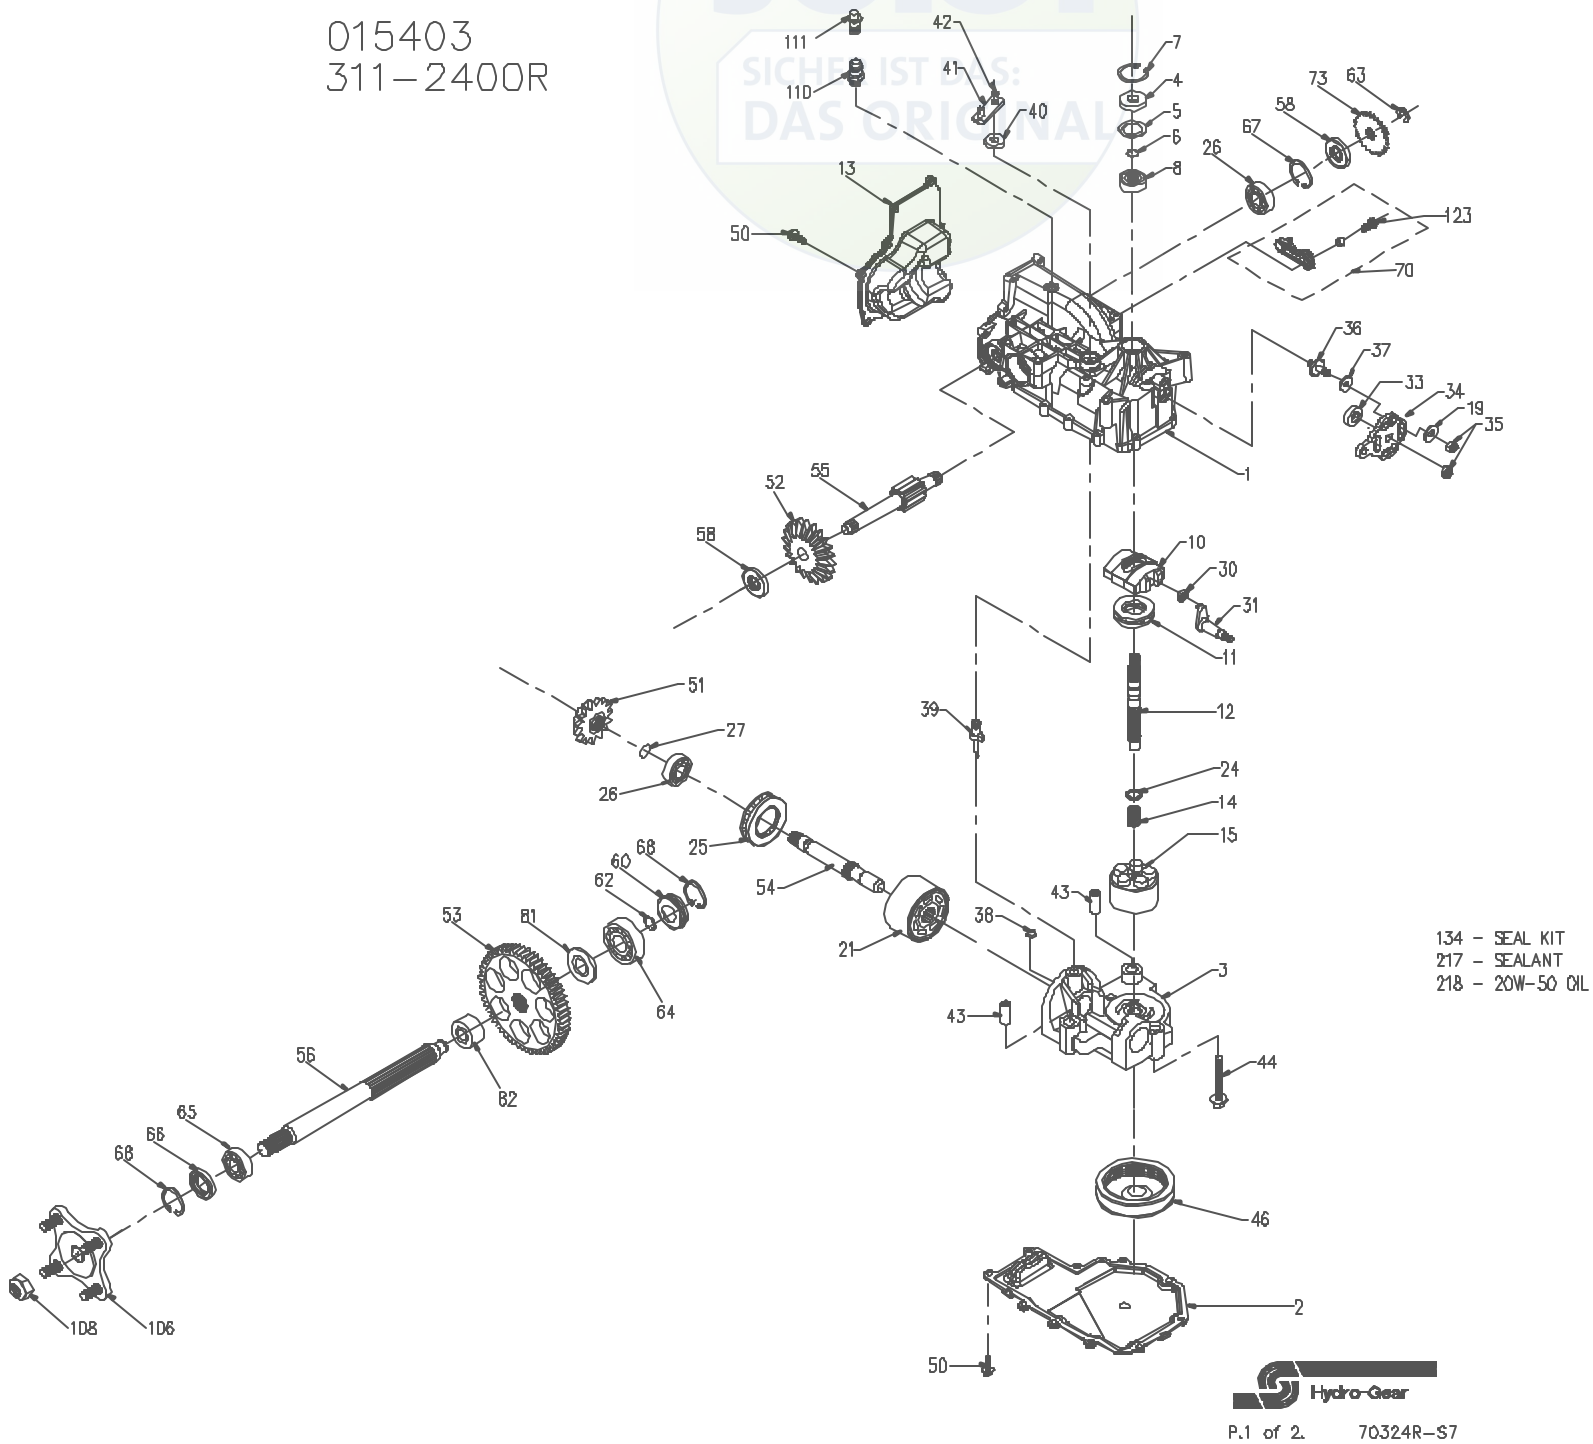

015403  
311-2400R

015403  
311-2400R

ITEM #	PART #	QTY	DESCRIPTION
1	70329	1	UPPER HOUSING ASSEMBLY
		1	UPPER HOUSING
		1	TRUNNION BUSHING
2	50890RM	1	LOWER HOUSING
3	70340	1	CENTER SECTION ASSEMBLY KIT
		1	BYPASS PLATE
		2	CHECK PLUG ASSEMBLY
		1	CENTER SECTION
		1	DU BUSHING
		3	BOLT, 3/8-24 X 2.5
4	9008000-0128	1	LIP SEAL
5	2003018	1	SPACER
6	2003016	1	WIRE RETAINING RING
7	2003052	1	RETAINING RING
8	2003043	1	BALL BEARING
10	2003087	1	VARIABLE SWASHPLATE
11	50551	1	THRUST BEARING 3D X 52 X 13
12	50005	1	INPUT SHAFT
13	50891RM	1	COVER-BACK
14	2003014	1	SPRING, BLOCK
15	70331	1	10cc CYLINDER BLOCK ASS'Y
		1	10cc CYLINDER BLOCK
		5	10cc PISTON SPRING
		5	PISTON SEAT WASHER
		5	10cc PISTON
19	44130	1	WASHER
21	70082	1	21cc CYLINDER BLOCK ASS'Y
		1	21cc CYLINDER BLOCK
		7	21cc PISTON SPRING
		7	PISTON SEAT WASHER
		7	10cc PISTON
24	2003017	1	WASHER, BLOCK THRUST
25	50552	1	THRUST BEARING 42 X 68 X 18
26	50315	2	BALL BEARING
27	2000022	1	WIRE RETAINING RING
30	2000015	1	SLOT GUIDE
31	50807	1	TRUNNION ARM
33	9008000-0126	1	LIP SEAL
34	50749	1	CONTROL ARM
35	50317	2	NUT
36	50426	1	STUD - SHORT 5/16-24
37	50281	1	FRICITION PUCK