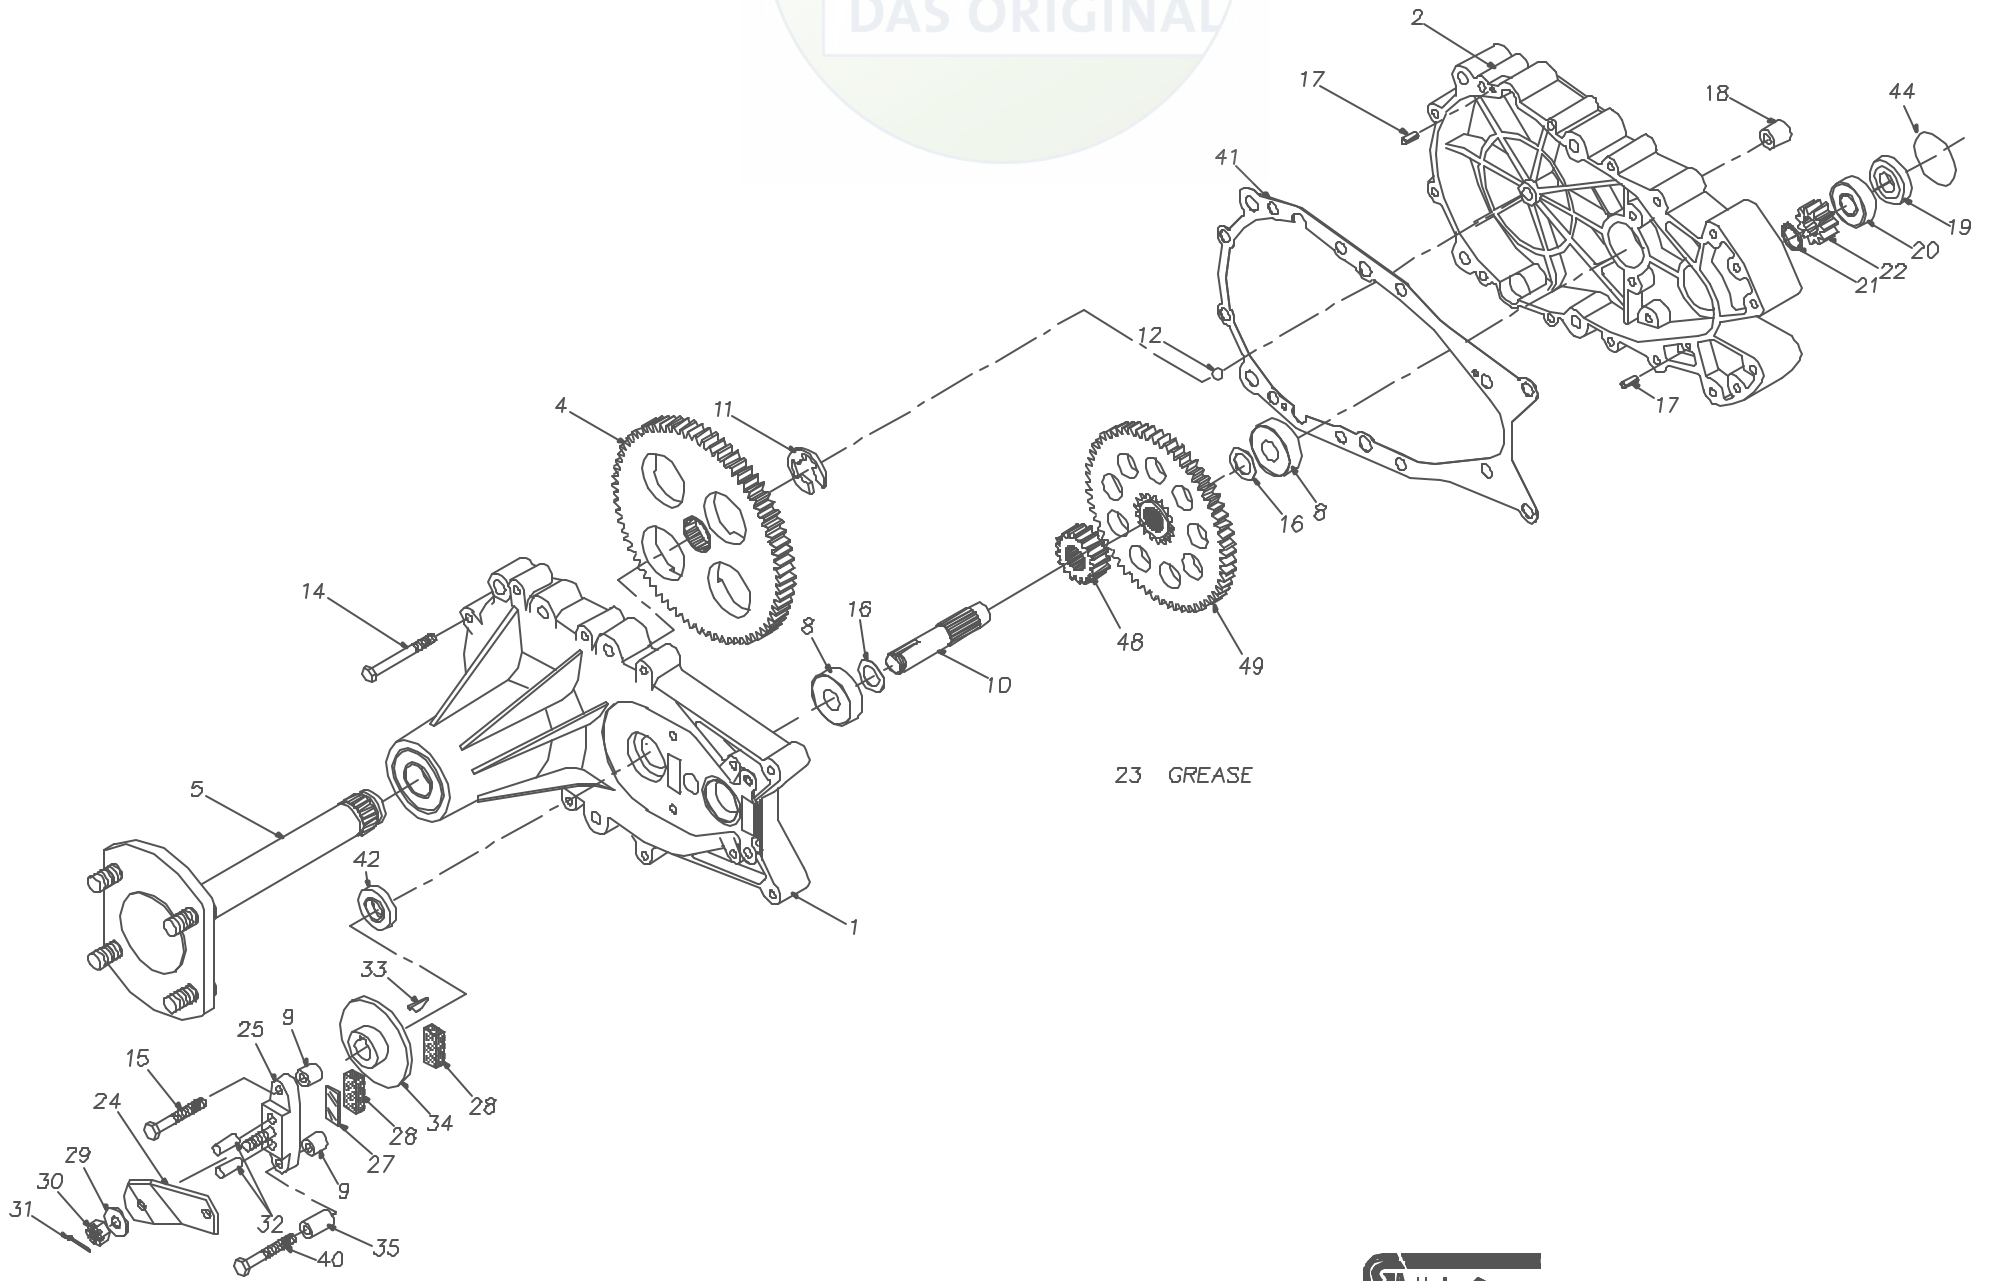

481577  
224-2500R

23 GREASE

481577  
224-2500R

REF	PART NO.	QTY	DESCRIPTION
1	70318	1	ASS'Y, AXLE CARRIER HOUSING
		1	AXLE CARRIER HOUSING
		1	BALL BEARING, 52MM X 25MM X 15MM
		1	FLANGE BEARING
		1	OIL SEAL, 1.25 OD X .625 ID
		1	OIL SEAL, 52MM X 25MM
2	51005	1	HYDRO MOUNT HOUSING
4	44358	1	SPLINED 72 TOOTH FINAL DRIVE GEAR
5	62681	1	ASS'Y, AXLE
		1	AXLE SHAFT
		4	LUG BOLT
8	50625	2	BALL BEARING .625ID X 1.57 X .47
9	23770	2	BRAKE SPACER
10	44351	1	BRAKE SHAFT (SPLINED)
11	44359	1	E-RING
12	9001214-3700	1	BALL, 3/8" DIAMETER
15	44276	1	BOLT, 1/4-20 X 1-1/2"
14	44366	10	BOLT, 1/4-20 X 2-1/2"
16	50629	2	WASHER, HT 5/8ID X 1.0 OD X .01 THK
17	44269	2	PIN, SPRING 3/16" X 1/2" LONG
18	23749	2	MOUNTING SPACER (481224 ASS'Y)
-	23749	3	MOUNTING SPACER (481223 ASS'Y)
19	44355	1	BEARING SPACER
20	44232	1	BALL BEARING 15 MM X 35 MM X 11 MM
21	44354	1	RETAINING RING
22	44353	1	11 TOOTH INPUT GEAR
23	50416	2	GREASE(10 OZ TUBE)
24	44613	1	ARM, BRAKE ACTUATOR (481224 ASSY)
25	62589	1	ASS'Y, BRAKE YOKE
		1	SQUARE HEAD BOLT
		1	BRAKE YOKE
27	44134	1	PLATE, PUCK
28	44132	2	PUCK, BRAKE
29	44130	1	WASHER, 7/16 X 7/8 OD X 0.06 HT
30	44142	1	NUT, CASTLE 5/16-24 PL
31	44101	1	PIN, COTTER
32	44127	2	PIN, BRAKE ACTUATING
33	44143	1	KEY, HI PRO 3/16 X 5/8
34	44090	1	DISC, BRAKE
35	23711	1	SPACER, TORSION SPRING
40	44612	1	BOLT, 1/4-20 X 2-1/2
41	50223	1	GASKET, HSG
42	50263	1	OIL SEAL, 1.25 X .625
44	50267	1	O-RING
48	50419	1	17T GEAR
49	50420	1	60T GEAR