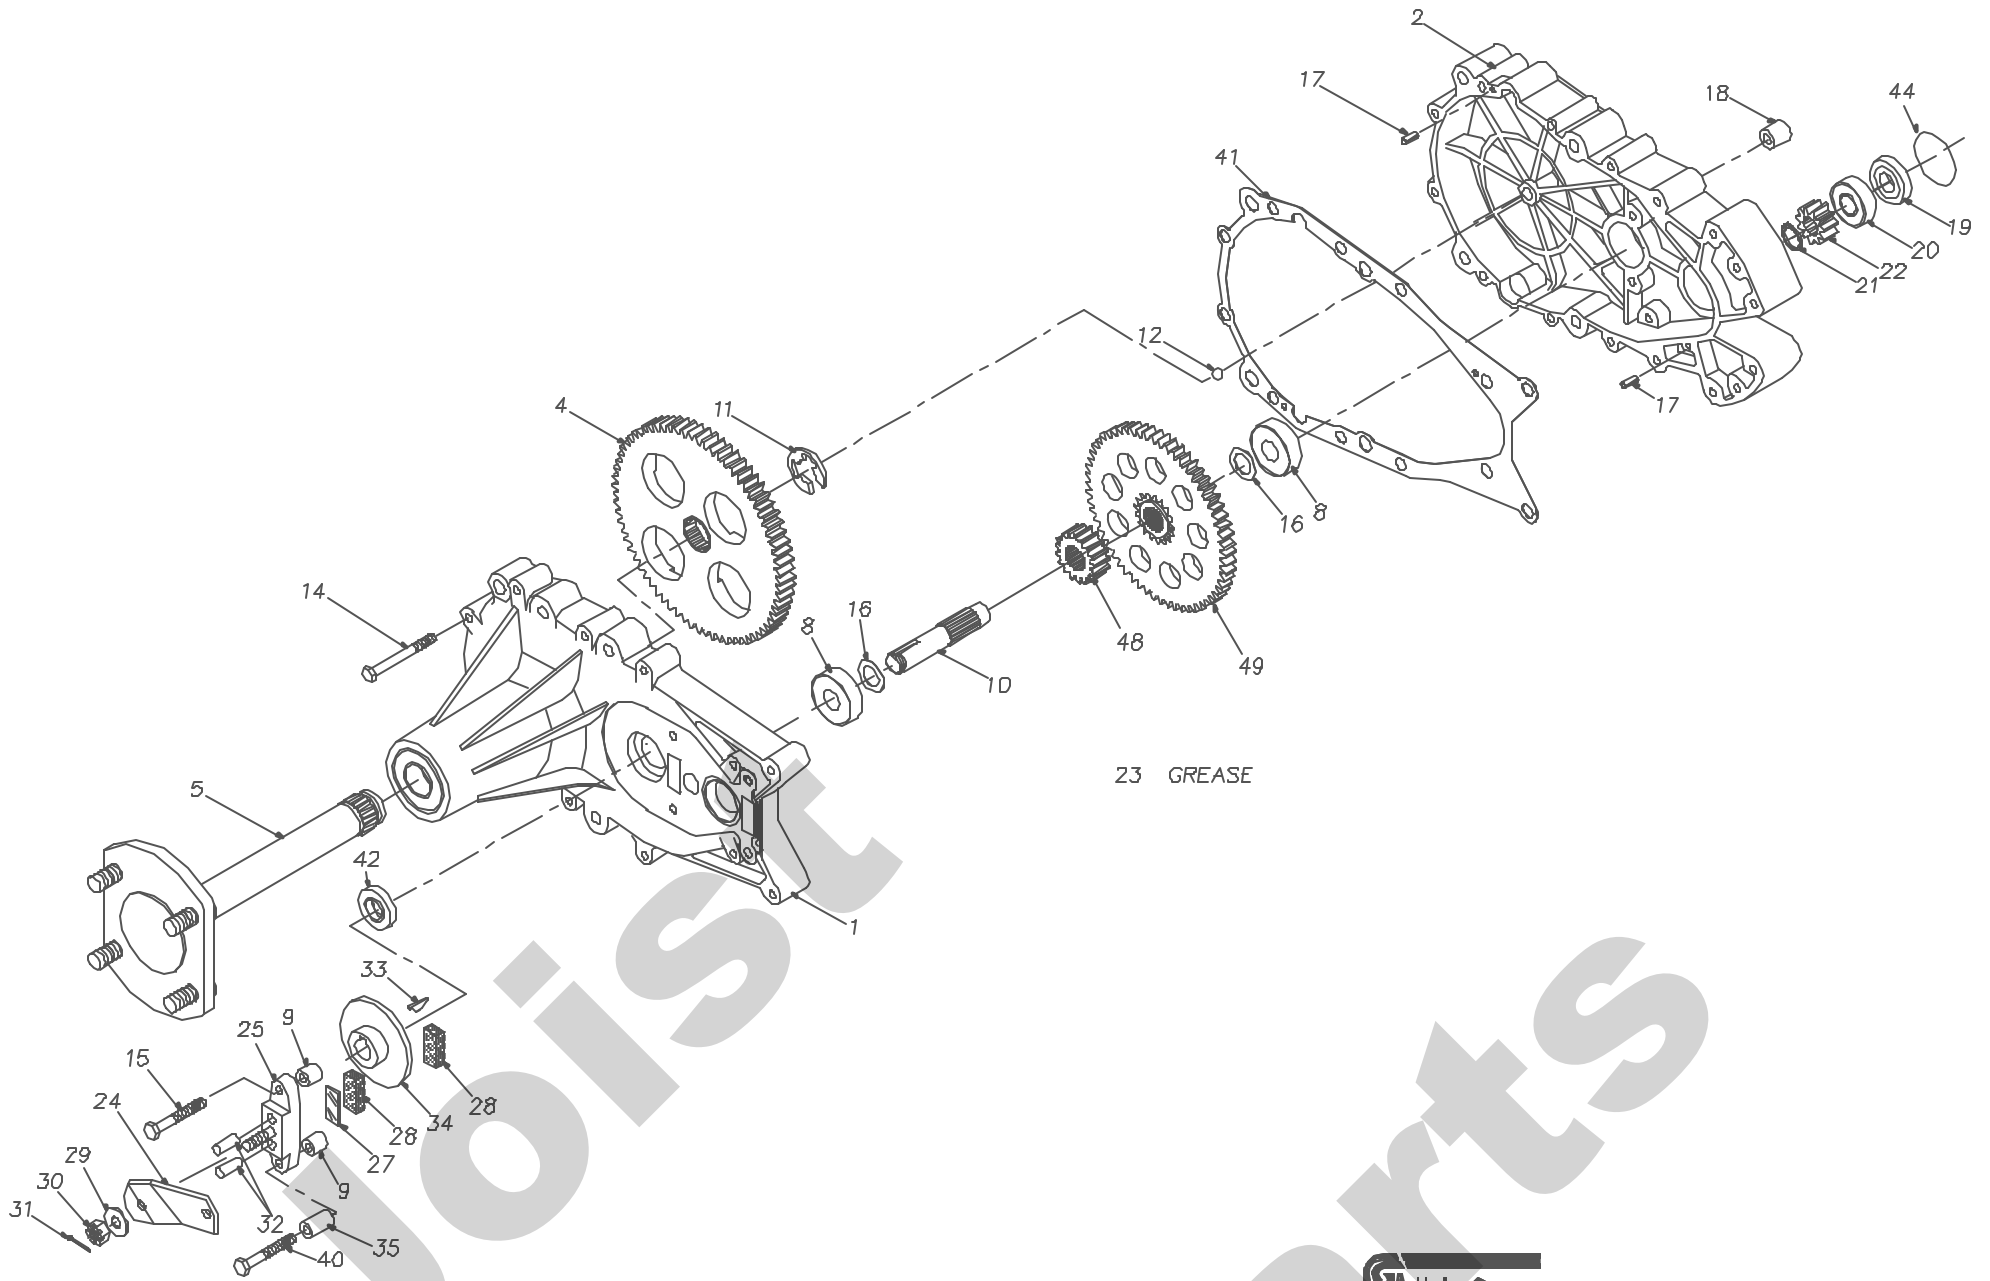

481577  
224-2500R

  
P.1 of 2. 70337-S1

481577  
224-2500R

REF	PART NO.	QTY	DESCRIPTION
1	70318	1	ASS'Y, AXLE CARRIER HOUSING
		1	AXLE CARRIER HOUSING
		1	BALL BEARING, 52MM X 25MM X 15MM
		1	FLANGE BEARING
		1	OIL SEAL, 1.25 OD X .625 ID
		1	OIL SEAL, 52MM X 25MM
2	51005	1	HYDRO MOUNT HOUSING
4	44358	1	SPLINED 72 TOOTH FINAL DRIVE GEAR
5	62681	1	ASS'Y, AXLE
		1	AXLE SHAFT
		4	LUG BOLT
8	50625	2	BALL BEARING .625ID X 1.57 X .47
9	23770	2	BRAKE SPACER
10	44351	1	BRAKE SHAFT (SPLINED)
11	44359	1	E-RING
12	9001214-3700	1	BALL, 3/8" DIAMETER
15	44276	1	BOLT, 1/4-20 X 1-1/2"
14	44366	10	BOLT, 1/4-20 X 2-1/2"
16	50629	2	WASHER, HT 5/8ID X 1.0 OD X .01 THK
17	44269	2	PIN, SPRING 3/16" X 1/2" LONG
18	23749	2	MOUNTING SPACER (481224 ASS'Y)
-	23749	3	MOUNTING SPACER (481223 ASS'Y)
19	44355	1	BEARING SPACER
20	44232	1	BALL BEARING 15 MM X 35 MM X 11 MM
21	44354	1	RETAINING RING
22	44353	1	11 TOOTH INPUT GEAR
23	50416	2	GREASE(10 OZ TUBE)
24	44613	1	ARM, BRAKE ACTUATOR (481224 ASSY)
25	62589	1	ASS'Y, BRAKE YOKE
		1	SQUARE HEAD BOLT
		1	BRAKE YOKE
27	44134	1	PLATE, PUCK
28	44132	2	PUCK, BRAKE
29	44130	1	WASHER, 7/16 X 7/8 OD X 0.06 HT
30	44142	1	NUT, CASTLE 5/16-24 PL
31	44101	1	PIN, COTTER
32	44127	2	PIN, BRAKE ACTUATING
33	44143	1	KEY, HI PRO 3/16 X 5/8
34	44090	1	DISC, BRAKE
35	23711	1	SPACER, TORSION SPRING
40	44612	1	BOLT, 1/4-20 X 2-1/2
41	50223	1	GASKET, HSG
42	50263	1	OIL SEAL, 1.25 X .625
44	50267	1	O-RING
48	50419	1	17T GEAR
49	50420	1	60T GEAR

  
P.2 of 2 70337-S1