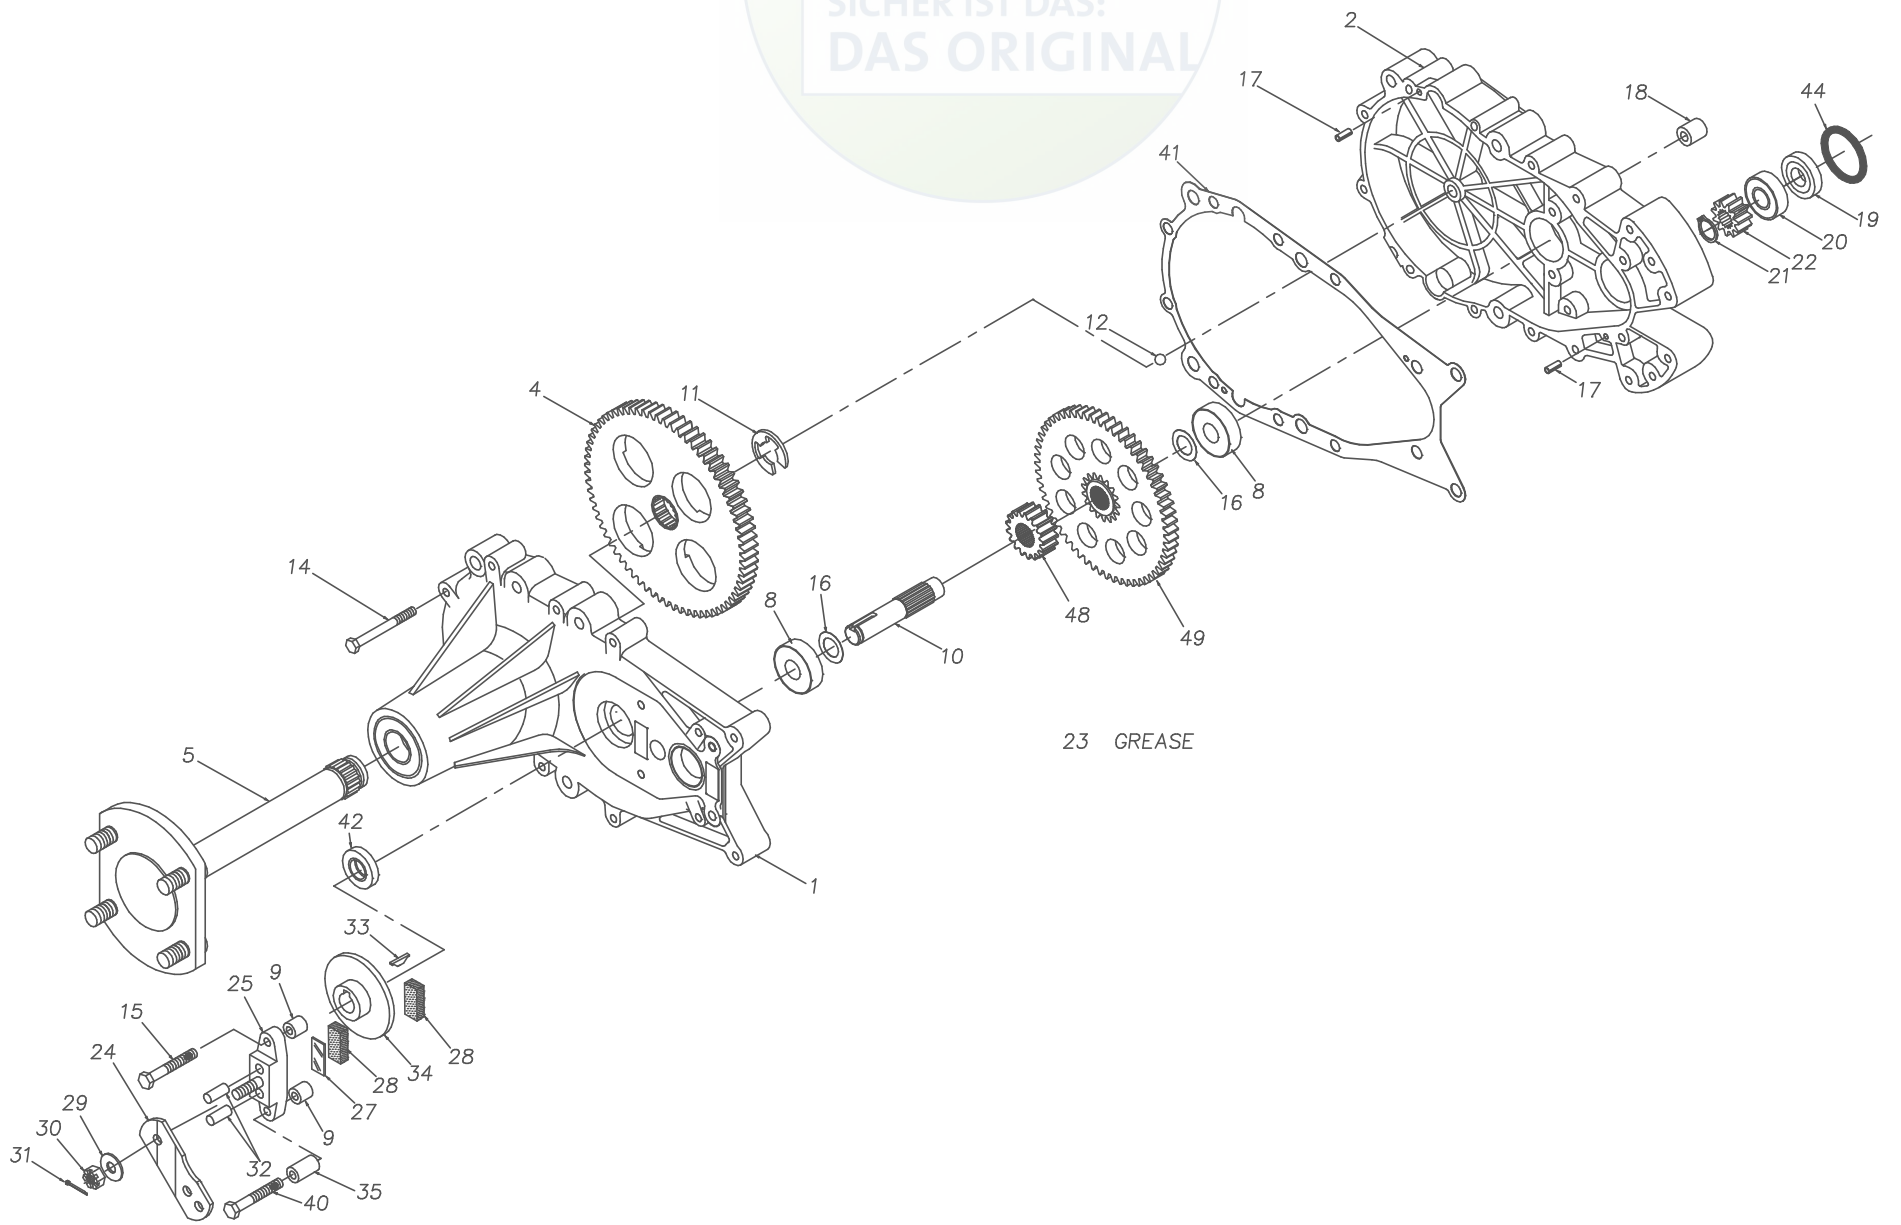

481589  
222-2500R

P.1 of 2. 70321-S3

481589  
222-2500R

REF	PART NO.	QTY	DESCRIPTION
1	70319	1	ASS'Y, AXLE CARRIER HOUSING
		1	AXLE CARRIER HOUSING
		1	BALL BEARING, 52MM X 25MM X 15MM
		1	FLANGE BEARING
		1	OIL SEAL, 1.25 OD X .625 ID
		1	OIL SEAL, 52MM X 25MM
2	50954	1	HYDRO MOUNT HOUSING
4	44358	1	SPLINED 72 TOOTH FINAL DRIVE GEAR
5	62681	1	ASS'Y, AXLE
		1	AXLE SHAFT
		4	LUG BOLT
8	50625	2	BALL BEARING .625ID X 1.57 X .47
9	23770	2	BRAKE SPACER
10	44351	1	BRAKE SHAFT (SPLINED)
11	44359	1	E-RING
12	9001214-3700	1	BALL, 3/8" DIAMETER
15	44276	1	BOLT, 1/4-20 X 1-1/2"
14	44366	10	BOLT, 1/4-20 X 2-1/2"
16	50629	2	WASHER, HT 5/8ID X 1.0 OD X .01 THK
17	44269	2	PIN, SPRING 3/16" X 1/2" LONG
18	23749	2	MOUNTING SPACER (481224 ASS'Y)
-	23749	3	MOUNTING SPACER (481223 ASS'Y)
19	44355	1	BEARING SPACER
20	44232	1	BALL BEARING 15 MM X 35 MM X 11 MM
21	44354	1	RETAINING RING
22	44353	1	11 TOOTH INPUT GEAR
23	50416	2	GREASE(10 OZ TUBE)
24	44094	1	ARM, BRAKE ACTUATOR (481223 ASS'Y)
-	44613	1	ARM, BRAKE ACTUATOR (481224 ASSY)
25	62589	1	ASS'Y, BRAKE YOKE
		1	BRAKE YOKE
		1	SQUARE HEAD BOLT
27	44134	1	PLATE, PUCK
28	44132	2	PUCK, BRAKE
29	44130	1	WASHER, 7/16 X 7/8 OD X .06 HT
30	44142	1	NUT, CASTLE 5/16-24 PL
31	44101	1	PIN, COTTER
32	44127	2	PIN, BRAKE ACTUATING
33	44143	1	KEY, HI PRO 3/16 X 5/8
34	44090	1	DISC, BRAKE
35	23711	1	SPACER, TORSION SPRING
40	44612	1	BOLT, 1/4-20 X 2-1/2"
41	50223	1	GASKET, HSG
42	50263	1	OIL SEAL, 1.25 X .625
44	50267	1	O-RING
48	50419	1	17T GEAR
49	50420	1	60T GEAR

P.2 of 2. 70321-S3