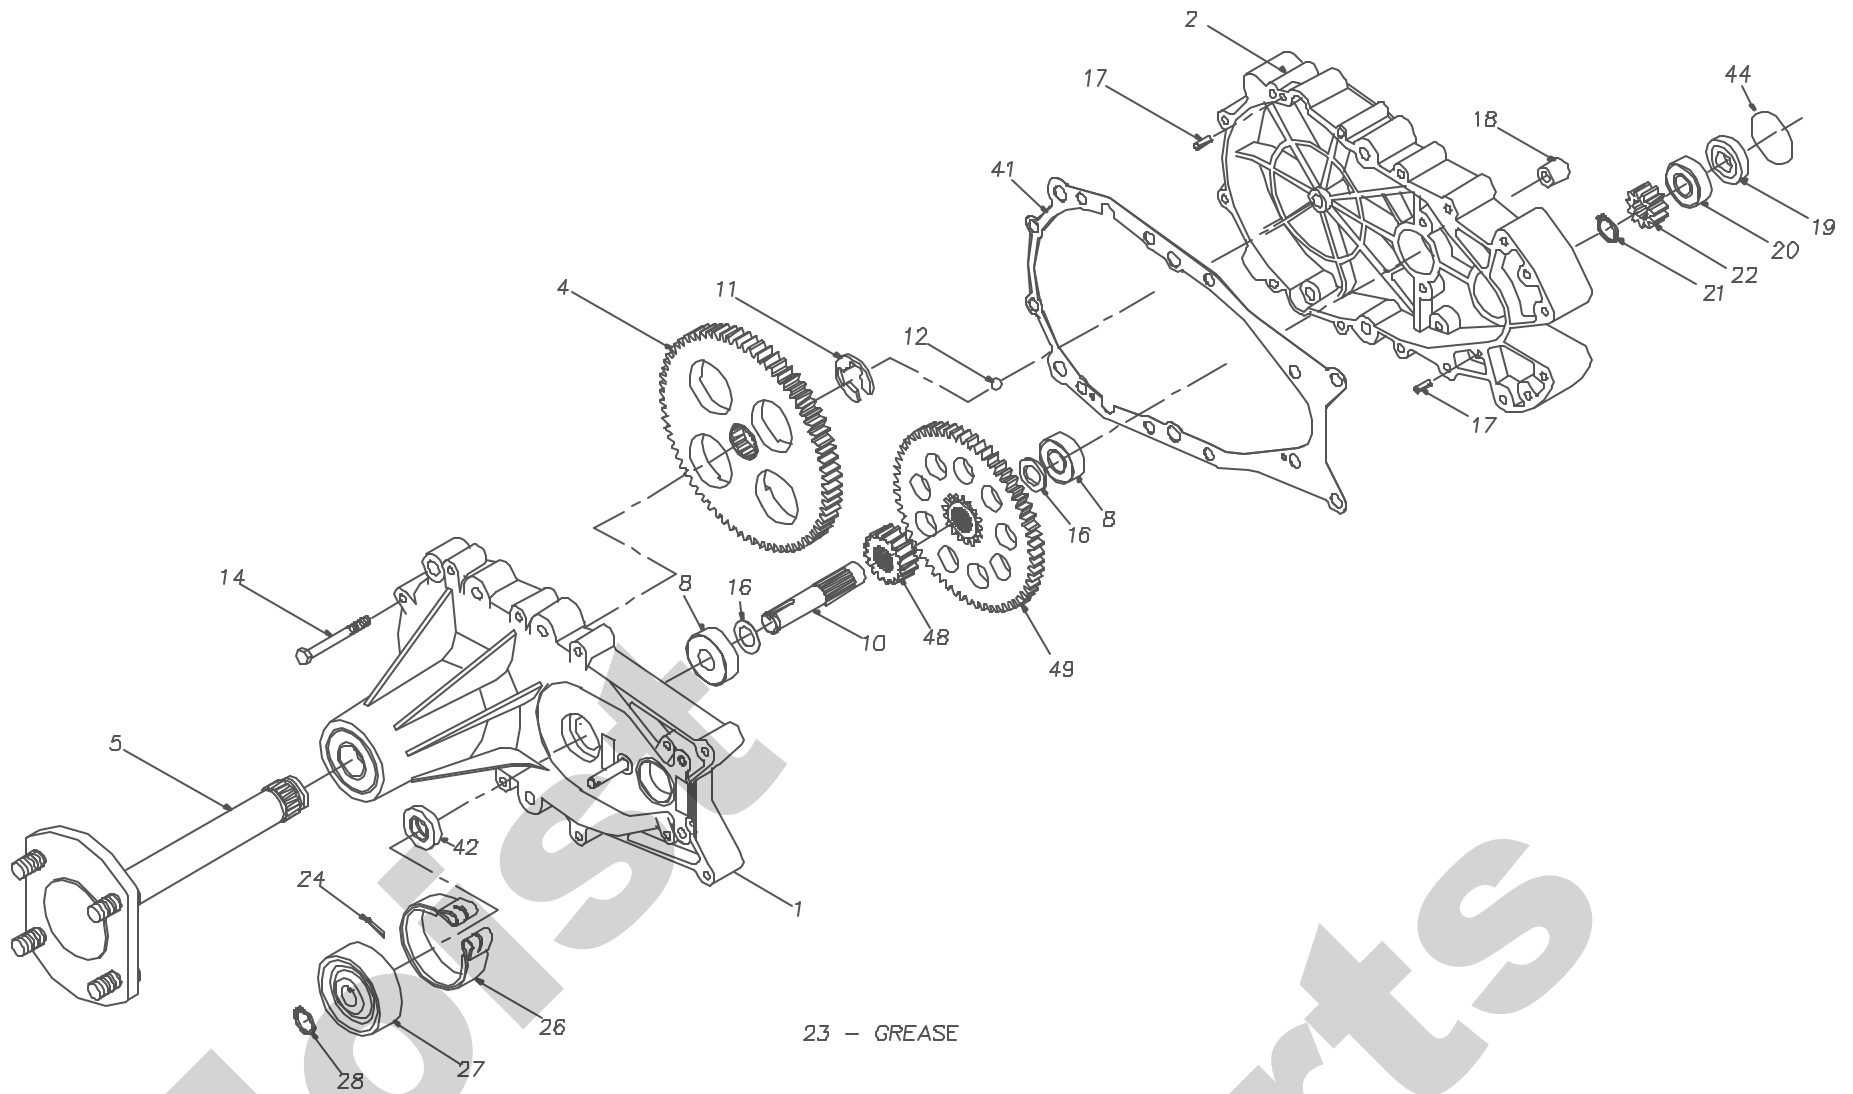

04-600  
221-2500

04-600  
221-2500

REF	PART NO.	QTY	DESCRIPTION
1	70273	1	ASS'Y, AXLE CARRIER HOUSING
		1	AXLE CARRIER HOUSING
		1	BALL BEARING, 52MM X 25MM X 15MM
		1	FLANGE BEARING
		1	BRAKE PIN
		1	OIL SEAL, 1.25 OD X .625 ID
		1	OIL SEAL, 52MM X 25MM
2	50855	1	HYDRO MOUNT HOUSING
4	44358	1	SPLINED 72 TOOTH FINAL DRIVE GEAR
5	62681	1	ASS'Y, AXLE
		1	AXLE SHAFT
		4	LUG BOLT
8	50625	2	BALL BEARING .6215D X 1.57 X .47
10	44351	1	BRAKE SHAFT (SPLINED)
11	44359	1	E-RING
12	9001214-3700	1	BALL, 3/8" DIAMETER
14	44366	10	BOLT, 1/4-20 X 2-1/2"
16	50629	2	WASHER, 5/8ID X 1.0 OD X .01 THK
17	44269	2	PIN, SPRING 3/16" X 1/2" LONG
18	23749	3	MOUNTING SPACER
19	44355	1	BEARING SPACER
20	44232	1	BALL BEARING 15 MM X 35 MM X 11 MM
21	44354	1	RETAINING RING
22	44353	1	11 TOOTH INPUT GEAR
23	50416	2	GREASE (10 OZ TUBE)
24	44101	1	PIN, COTTER
26	44539	1	BRAKE BAND
27	44540	1	BRAKE DRUM
28	44145	1	RETAINING RING
41	50223	1	GASKET, HSG
42	50263	1	OIL SEAL, 1.25 X .625
44	50267	1	O-RING
48	50419	1	17T GEAR
49	50420	1	60T GEAR