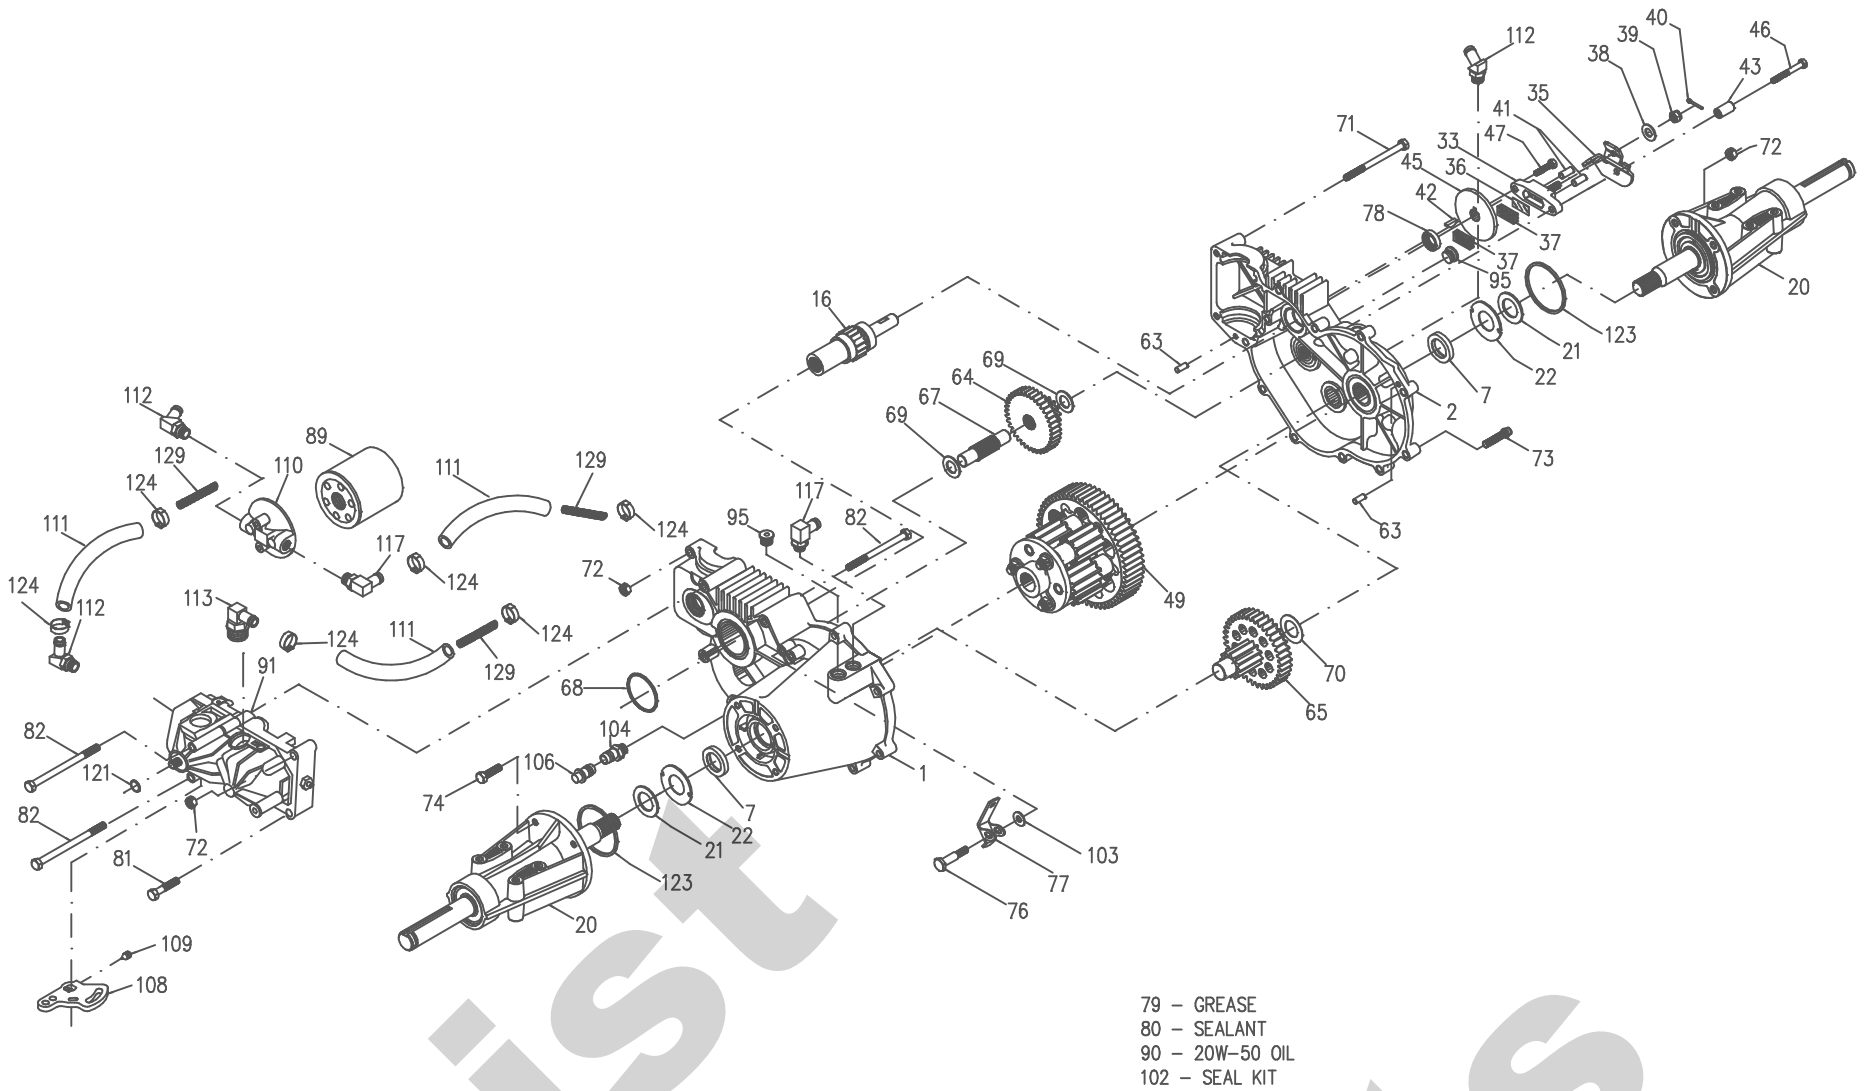

150073
218-3010L

150073
218-3010L

ITEM NO.	HYDRO-GEAR PART NO.	QTY	DESCRIPTION
1	70086	1	ASSEMBLY, L H HOUSING
		1	L H HOUSING
		1	DISC, THRUST 1-1/8 OD
		1	BEARING, NEEDLE SCE1412
		1	BEARING, BALL 25MM X 52MM
		1	BEARING, NEEDLE - SCH 1012
		1	SEAL, OIL .984 X 1.5 X .25
2	70088	1	ASSEMBLY, R H HOUSING
		1	HOUSING, R H TRANSAXLE
		1	BOLT, RIB NECK 5/16-18
		1	WASHER, RUBBER 5/8 OD X .313 ID X .04
		1	BEARING, NEEDLE SCE1412
		1	BEARING, BALL 25MM X 52MM
		1	BEARING, NEEDLE - SCH 1012
		1	SEAL, OIL .984 X 1.5 X .25
7	44782	2	OIL SEAL .984 X 1.5 X .25
16	62877	1	BRAKE SHAFT ASSEMBLY
		1	SHAFT, BRAKE
		2	BEARING, BALL .62 X 1.38 X .43
		1	GEAR, 17T
		1	COUPLING
20	70087	2	AXLE MOUNTING HORN ASSEMBLY
		1	AXLE MOUNTING HORN
		1	BEARING, 25MM ID (W/ SEALS)
		1	WASHER, 1.0 X 1.63 X .08 HT
		1	WASHER, 1.0 X 2.06 X .09 HT
		1	SHAFT, AXLE
		1	RING, RETAINING
21	44805	2	WASHER, 1.0 X 1.63 X .08 HT
22	44806	2	WASHER, 1.0 X 2.06 X .09 HT
33	62589	1	BRAKE YOKE ASSEMBLY
		1	YOKE, BRAKE
		1	BOLT, SQ HD 5/16-24
35	50214	1	ARM, BRAKE
36	44134	1	PLATE, PUCK
37	44132	2	PUCK, BRAKE
38	44130	1	WASHER, 7/8OD X 7/16 X .060 HT
39	44142	1	NUT, SLOTTED HEX
40	44101	1	PIN, COTTER
41	44127	2	PIN, BRAKE ACTUATING
42	44143	1	KEY, HI-PRO 3/16 X 5/8
43	50259	1	SPACER
45	44090	1	DISC, BRAKE
46	44276	1	BOLT, 1/4-20 X 1-1/2
47	44433	1	BOLT, 1/4-20 X 1 W/NYLOK GR5