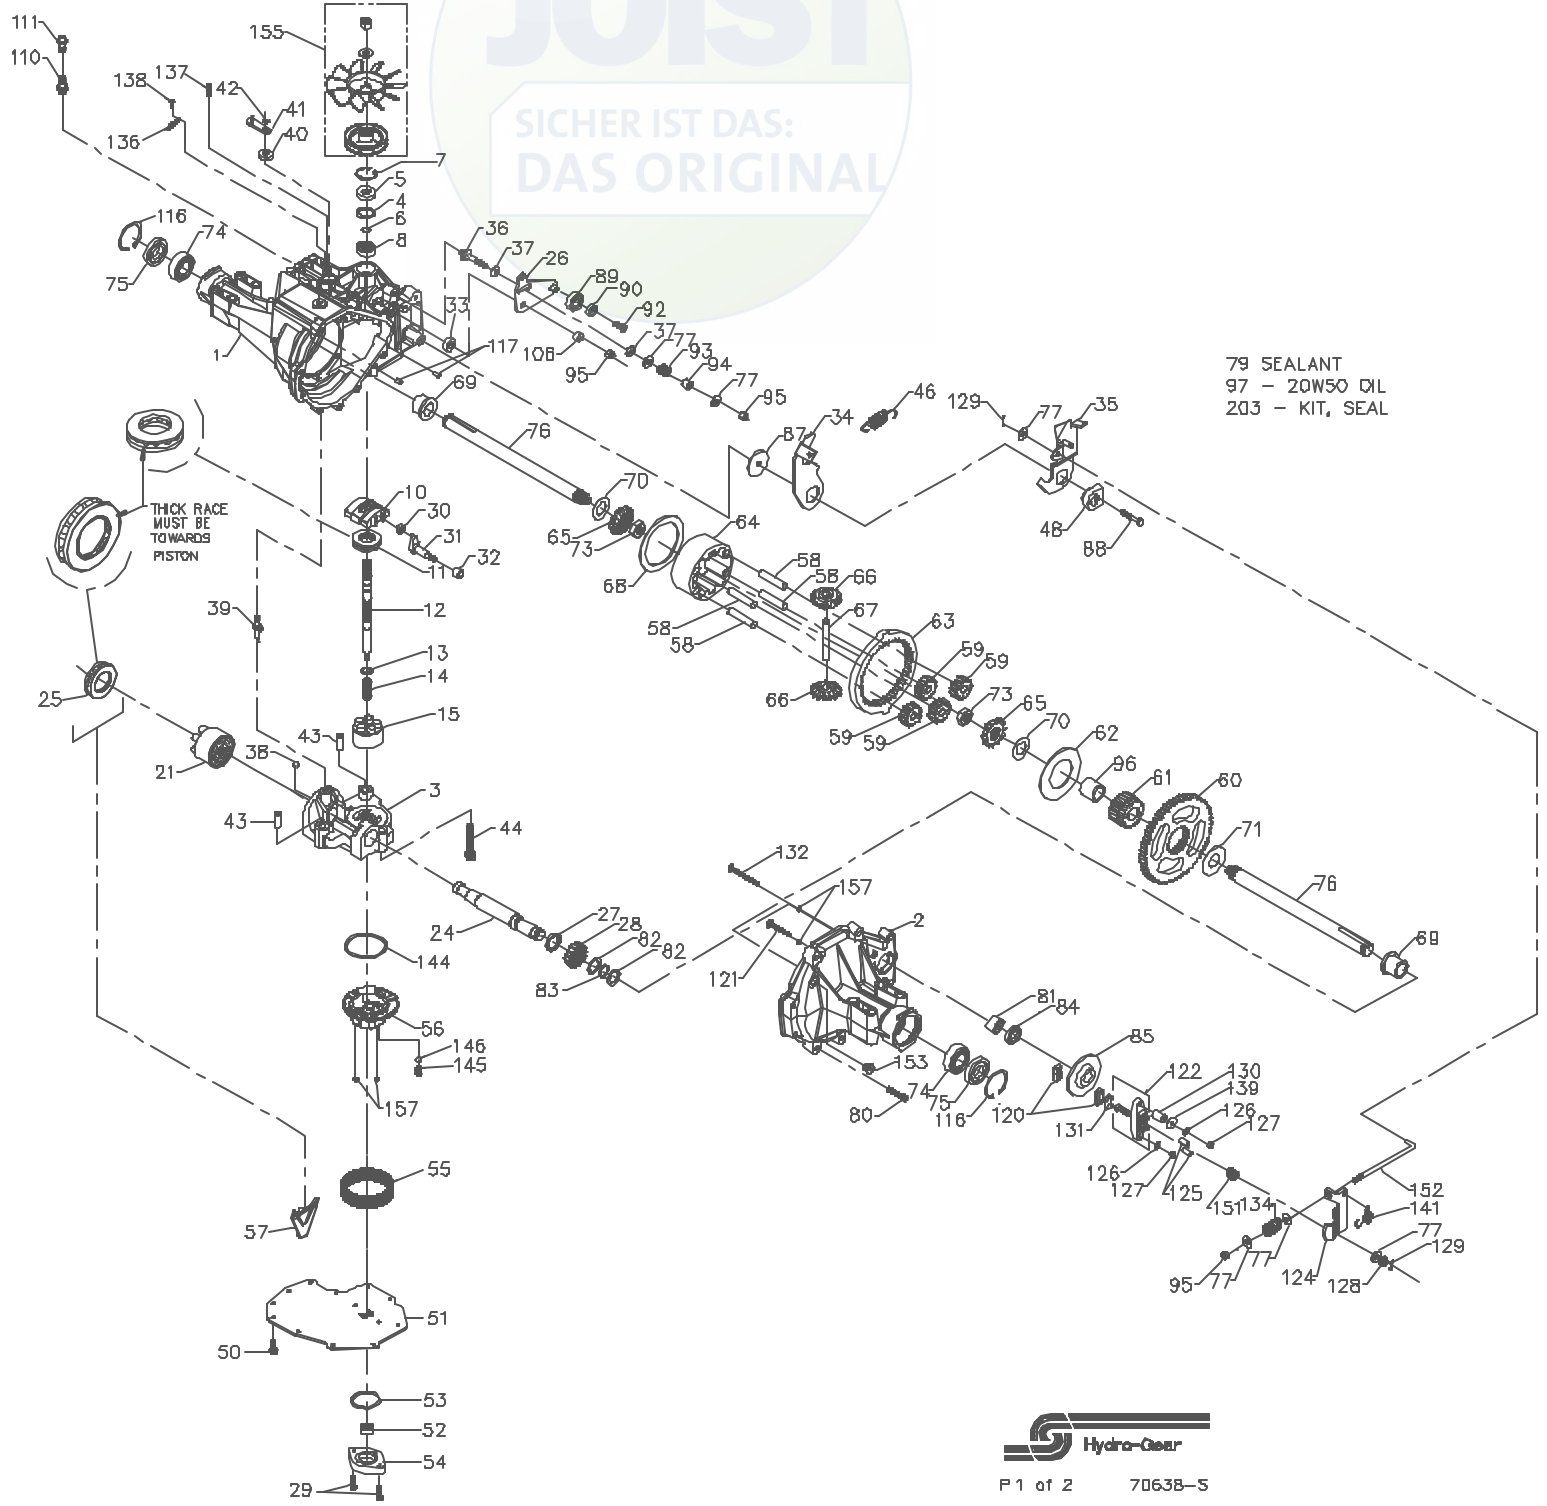

176057
311-3500

79 SEALANT
97 - 20W50 OIL
203 - KIT, SEAL

ITEM #	PART #	QTY	DESCRIPTION	ITEM #	PART #	QTY	DESCRIPTION	ITEM #	PART #	QTY	DESCRIPTION
1	70297	1	MAIN HOUSING ASSEMBLY	42	44870	1	RING, RETAINING	110	70110	1	FITTING, O-RING ASS'Y
		1	MAIN HOUSING	43	50002	2	PIN			1	FITTING, PLASTIC HOSE
		1	LIP SEAL	44	50016	3	SCREW 3/8-24 X 2.5			1	O-RING
		1	FLANGE BEARING	48	50833	1	SPRING, NEUTRAL	111	70109	1	VENT, CAP ASS'Y
		1	TRUNNION BUSHING	48	50835	1	PUCK, ADJUSTING			1	VENT, PLASTIC
		2	CRADLE BEARING	50	50752	11	SCREW, 1/4-20 X .75			1	VENT, CAP
2	70300	1	R.H. HOUSING ASSEMBLY	51	50972	1	COVER, LOWER	116	50859	2	RING, RETAINING
		1	R.H. HOUSING	52	50273	1	GEROTOR ASSEMBLY	117	9004800-2508	2	PIN, STD HDLS
		1	FLANGE BEARING	53	9004101-1340	1	O-RING	120	44132	2	PUCK, BRAKE
		2	O RING	54	50280	1	COVER, GEROTOR	121	50874	1	BOLT, RIB NECK 2"
		1	RIB NECK BOLT, 2"	55	70538	1	KIT, FILTER	122	70633	1	YOKE, BRAKE ASSEMBLY
		1	RIB NECK BOLT, 3"	56	51156	1	MANIFOLD, CHARGE	124	50911	1	ARM, BRAKE
		1	NEEDLE BEARING (SCE1412)	57	50796	1	BEARING, MOTOR RETAINER	125	44127	2	PINS, BRAKE
		1	LIP SEAL (.875I.D.x1.30.D.x.25)	58	50776	4	PIN, CARRIER	126	43177	2	LOCKWASHER, 1/4"
3	70438	1	KIT, CENTER SECTION	59	50763	4	GEAR, 15T PLANET	127	43178	2	NUT, 1/4-20
		1	CENTER SECTION	60	50646	1	GEAR, 67T SPUR	128	44142	1	NUT, CASTLE 5/16-24
		1	DU BUSHING	61	50645	1	GEAR, 21 TOOTH SUN	129	44101	2	PIN, COTTER
		1	BUSHING	62	50769	1	PLATE, PLANET THRUST	130	23711	1	SPACER
		1	NO BLEED CHECK PLUG ASSEMBLY	63	50764	1	GEAR, 51T RING	131	44134	1	PUCK, PLATE
		1	.044 BLEED CHECK PLUG ASSEMBLY	64	50785	1	CARRIER, PLANETARY	132	50865	1	BOLT, RIB NECK 3"
		1	SPACER	65	51431	2	GEAR, MITER DIFF. (SPLINED)	134	50915	1	SPRING, BRAKE
4	2003018	1	LIP, SEAL 15 X 35 X 7	66	51432	2	GEAR, MITER DIFF.	136	50384	1	SPRING, EXTENSION
5	9008000-0128	1	RING, WIRE RETAINING	67	50786	1	SHAFT, DIFFERENTIAL	137	50882	1	PIN, SPRING
6	2003016	1	RING, RETAINING	68	50787	1	PLATE, DIFF. THRUST	138	50653	1	BOLT, SELF TAPPING 10-32 X .5
7	2003052	1	BEARING, BALL .59 X 1.38 X .43	69	50788	2	BEARING, FLANGE	139	44278	1	WASHER, 7/80D X .265ID X .125 THK
8	2003043	1	SWASHPLATE, VARIABLE	70	50770	2	WASHER 1.075 X 1.75D X .038	141	50884	1	SPRING, BRAKE ARM BIAS
10	2003087	1	BEARING, THRUST 30 X 52 X 13	71	50788	1	NUT, HEX JAM 5/8-18	142	50914	1	BRAKE PULL ROD
11	50551	1	BEARING, THRUST 30 X 52 X 13	73	50791	2	BEARING, BALL 82D5-1	143	9005110-5600	1	PLUG, STRAIGHT THREAD
12	50795	1	SHAFT, INPUT	74	50771	2	SEAL 1"ID X 2.0472" X 375"	144	50974	1	O RING, 2.987 ID .103 THK
13	2003017	1	WASHER, THRUST .591X.787X.040	75	50772	2	SHAFT, AXLE	145	51157	1	SPRING, RELIEF
14	2003014	1	SPRING, BLOCK	76	50663	2	WASHER 1.075 X 2.250 X .038	146	9001214-4400	1	BALL, 7/16
15	70331	1	10cc CYLINDER BLOCK ASSEMBLY	77	44130	6	NUT, HEX JAM 5/8-18	151	50919	1	COMP. SPRING, BRAKE ANTI-DRAG
		1	10cc CYLINDER BLOCK	79	50928	1	BEARING, BALL 82D5-1	152	50914	1	BRAKE PULL ROD
		5	10cc PISTON	80	50868	9	SEAL 1"ID X 2.0472" X 375"	153	9005110-5600	1	PLUG, STRAIGHT THREAD
		5	10cc PISTON SPRING	81	44752	1	SHAFT, AXLE	155	70460	1	KIT, FAN/PULLEY
		5	PISTON SEAT WASHER	82	50777	2	WASHER .343 X .880 X .062			1	NUT, JAM 1/2-20
21	70082	1	21cc CYLINDER BLOCK ASSEMBLY	83	50775	1	SEALANT			1	WASHER, .531X1.25X.092 (BELLEVILLE)
		1	21cc CYLINDER BLOCK	84	50773	1	SCREW, TORX HEAD 5/16-18			1	PULLEY
		7	PISTON SEAT WASHER	85	50779	1	BEARING, NEEDLE (SCE1412)			1	FAN
		7	21cc PISTON	87	50836	1	WASHER .885 X 1.250 X .038	157	50977	4	O-RING, .070 X 239
		7	21cc PISTON SPRING	88	50837	1	RING, RETAINING	203	70492	1	KIT, SEAL
24	50662	1	SHAFT, MOTOR	89	44147	1	SEAL, LIP .875I.D.x1.30.D.x.25				
25	50552	1	BEARING, THRUST 42 X 68 X 16	90	50839	1	DISK, BRAKE				
26	50857	1	ARM, CONTROL	92	50870	1	WASHER .324 X 1.960 X .146				
27	50774	1	SPACER	93	50277	1	SCREW, 5/16-24 X 1-1/2				
28	50661	1	GEAR, 16T PINION	94	50278	1	BEARING				
29	50975	2	CAPSCREW, M6 X 1-25	95	50108	3	SPACER, LOCATING				
30	2000015	1	SLOT GUIDE	96	50886	1	SCREW, COUNTERSUNK 5/16-18				
31	50807	1	ARM, TRUNNION TAPERED SQUARE	97	106	122oz	SPRING				
32	2003009	1	BUSHING, TRUNNION	106	50850	1	SPACER				
33	9008000-0126	1	SEAL, LIP 12 X 25 X 7	108	9005200-5600	1	SPACER, TRUNNION				
34	50831	1	ARM, RETURN				PLUG, PLASTIC				
35	50832	1	ARM, ACTUATING								
36	50284	1	STUD, 5/16-24								
37	50281	2	PUCK, FRICTION								
38	2003554	1	PLATE, BYPASS								
39	2003555	1	ACTUATOR, BYPASS								
40	45074	1	SEAL, LIP 10 X 25 X 7								
41	50270	1	ARM, BYPASS								