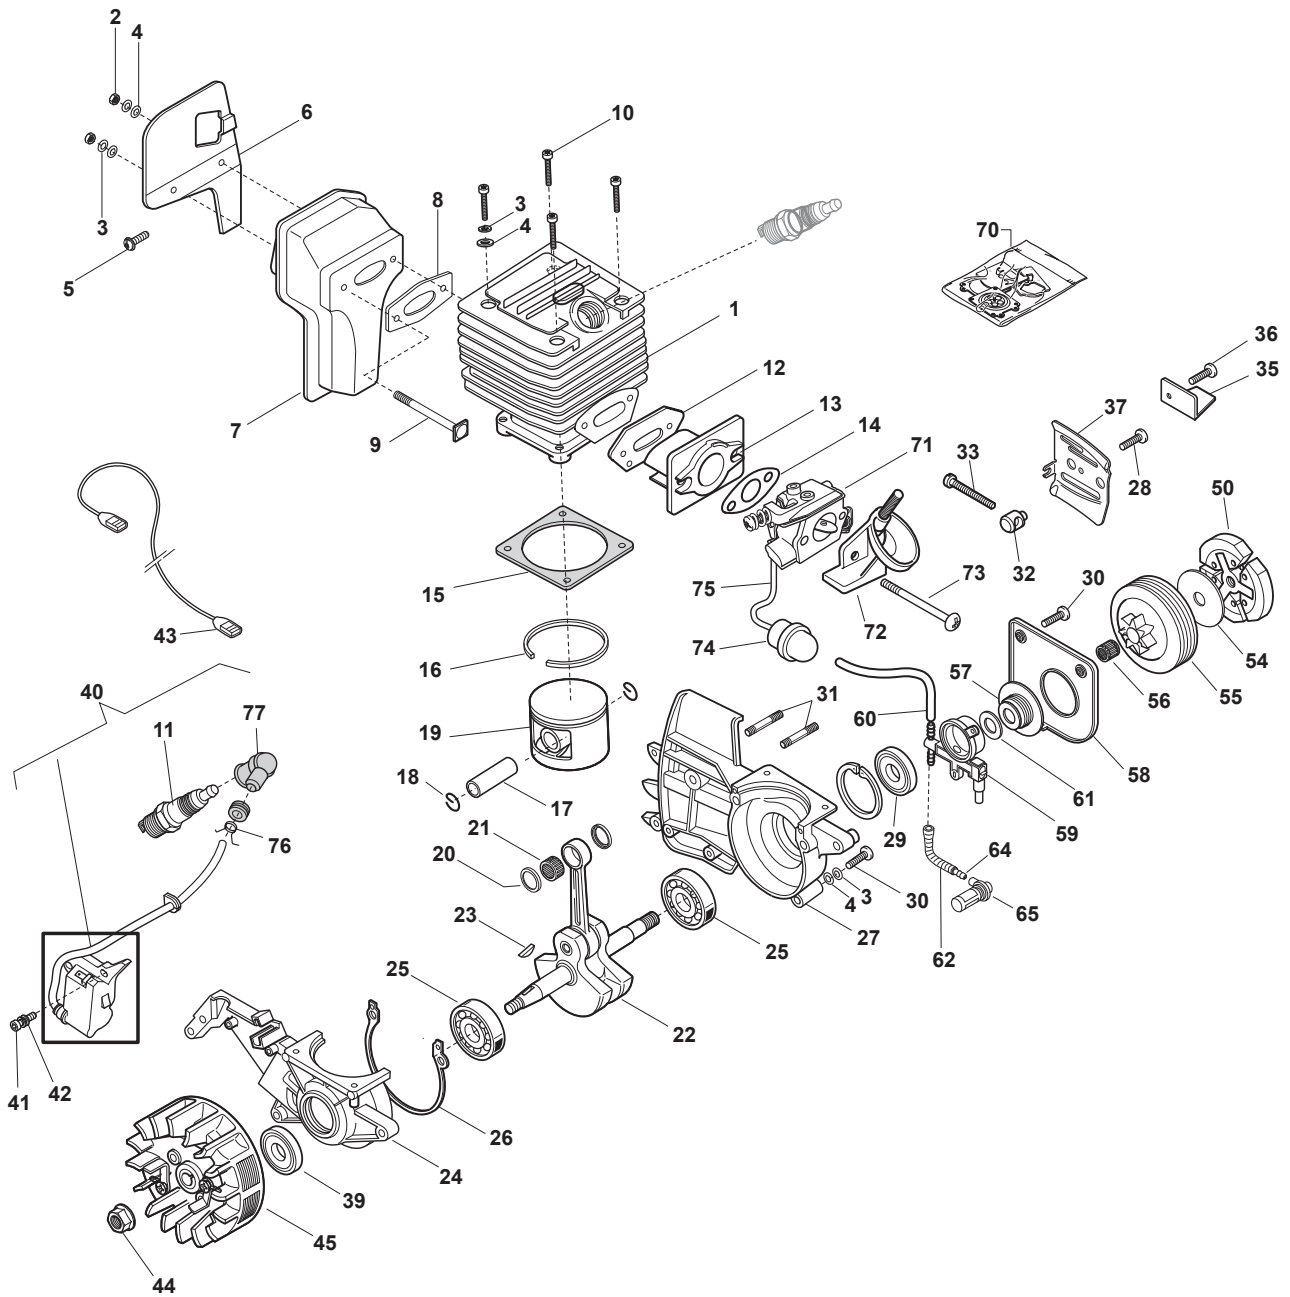

THIS INFORMATION IS NOT INTENDED FOR SALE OR RESALE, AND THIS NOTICE MUST REMAIN ON ALL COPIES.

www.ggp-group.com

Fig.	Q.ty	Part No	Description	Notes
40	1	118803925/0	Electronic Coil	Type A
1	1	118800242/0	Cylinder Assy	
2	2	2432040	Nut	
3	11	112581500/0	Grower	
4	10	2312090	Flat washer	
5	1	123878022/0	Screw	
6	1	118800243/0	Cover Plate	
7	1	118550582/0	Muffler	
8	1	118550583/0	Muffler Gasket	
9	1	118550584/0	Screw	
10	4	2135030	Screw	
11	1	3210024	Spark Plug	
12	1	118550585/0	Intake Manifold Gasket	
13	1	118550586/0	Intake Manifold	
14	1	118550587/0	Carburettor Gasket	
15	1	118550588/0	Cylinder Base Gasket	
16	1	118550589/0	Piston Ring	
17	1	118800244/0	Piston Pin	
18	2	118550590/0	Washer, Piston Pin	
19	1	118800245/0	Piston	
20	2	118800246/0	Bearing	
21	1	118550591/0	Needle Bearing	
22	1	118800247/0	Crankshaft	
23	1	123072005/0	Flywheel Key	
24	1	118800248/0	Crank Case	
25	2	3112030	Ball Bearing	
26	1	118800249/0	Crankcase Gasket	
27	1	118800250/0	Crank Case	
28	1	123878020/0	Screw	
29	1	118550592/0	Seal Ring	
30	6	123878021/0	Screw	
31	2	118550593/0	Screw	
32	1	118550594/0	Chain Tightener Block	
33	1	118550595/0	Screw	
35	1	118550597/0	Chain Guard	
36	1	118800251/0	Screw	
37	1	118550598/0	Bar Plate	
39	1	118550599/0	Seal Ring	
40	1	118550600/0	Electronic Coil	Type B
41	6	123878021/0	Screw	
42	2	2321050	Washer	
43	1	118550601/0	Earth Cable	
44	1	123120004/0	Nut	
45	1	118550602/0	Flywheel Ass.Y	
50	1	118550603/0	Clutch Ass.Y	
54	1	118800252/0	Sprocket Washer	
55	1	118550604/0	Clutch Drum Assy	
56	1	118550605/0	Needle Bearing	
57	1	118550606/0	Worm	
58	1	118800253/0	Oil Pump Cap	
59	1	118550607/0	Oil Pump Assy	
60	1	118800254/0	Tube	