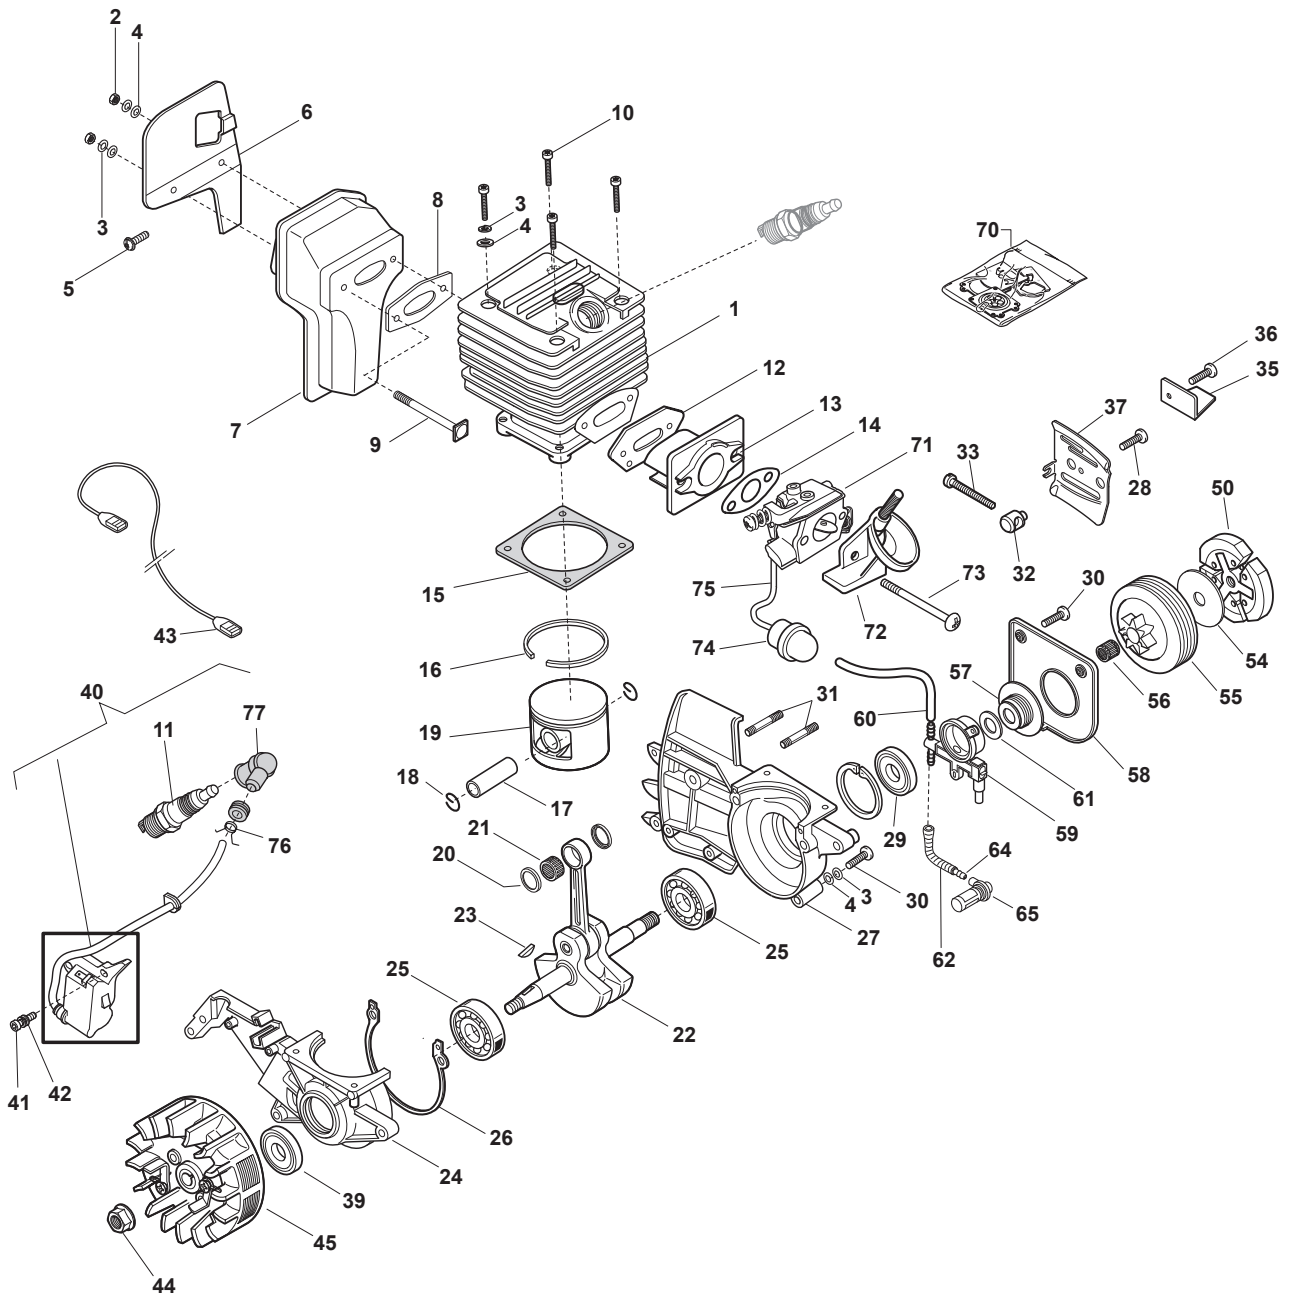

THIS INFORMATION IS NOT INTENDED FOR SALE OR RESALE, AND THIS NOTICE MUST REMAIN ON ALL COPIES.

www.ggp-group.com

Fig.	Q.ty	Part No	Description	Notes
40	1	118803925/0	Electronic Coil	Type A
1	1	118800242/0	Cylinder Assy	
2	2	2432040	Nut	
3	11	112581500/0	Grower	
4	10	2312090	Flat washer	
5	1	123878022/0	Screw	
6	1	118800243/0	Cover Plate	
7	1	118550582/0	Muffler	
8	1	118550583/0	Muffler Gasket	
9	1	118550584/0	Screw	
10	4	2135030	Screw	
11	1	3210024	Spark Plug	
12	1	118550585/0	Intake Manifold Gasket	
13	1	118550586/0	Intake Manifold	
14	1	118550587/0	Carburettor Gasket	
15	1	118550588/0	Cylinder Base Gasket	
16	1	118550589/0	Piston Ring	
17	1	118800244/0	Piston Pin	
18	2	118550590/0	Washer, Piston Pin	
19	1	118800245/0	Piston	
20	2	118800246/0	Bearing	
21	1	118550591/0	Needle Bearing	
22	1	118800247/0	Crankshaft	
23	1	123072005/0	Flywheel Key	
24	1	118800248/0	Crank Case	
25	2	3112030	Ball Bearing	
26	1	118800249/0	Crankcase Gasket	
27	1	118800250/0	Crank Case	
28	1	123878020/0	Screw	
29	1	118550592/0	Seal Ring	
30	6	123878021/0	Screw	
31	2	118550593/0	Screw	
32	1	118550594/0	Chain Tightener Block	
33	1	118550595/0	Screw	
35	1	118550597/0	Chain Guard	
36	1	118800251/0	Screw	
37	1	118550598/0	Bar Plate	
39	1	118550599/0	Seal Ring	
40	1	118550600/0	Electronic Coil	Type B
41	6	123878021/0	Screw	
42	2	2321050	Washer	
43	1	118550601/0	Earth Cable	
44	1	123120004/0	Nut	
45	1	118550602/0	Flywheel Ass.Y	
50	1	118550603/0	Clutch Ass.Y	
54	1	118800252/0	Sprocket Washer	
55	1	118550604/0	Clutch Drum Assy	
56	1	118550605/0	Needle Bearing	
57	1	118550606/0	Worm	
58	1	118800253/0	Oil Pump Cap	
59	1	118550607/0	Oil Pump Assy	
60	1	118800254/0	Tube	