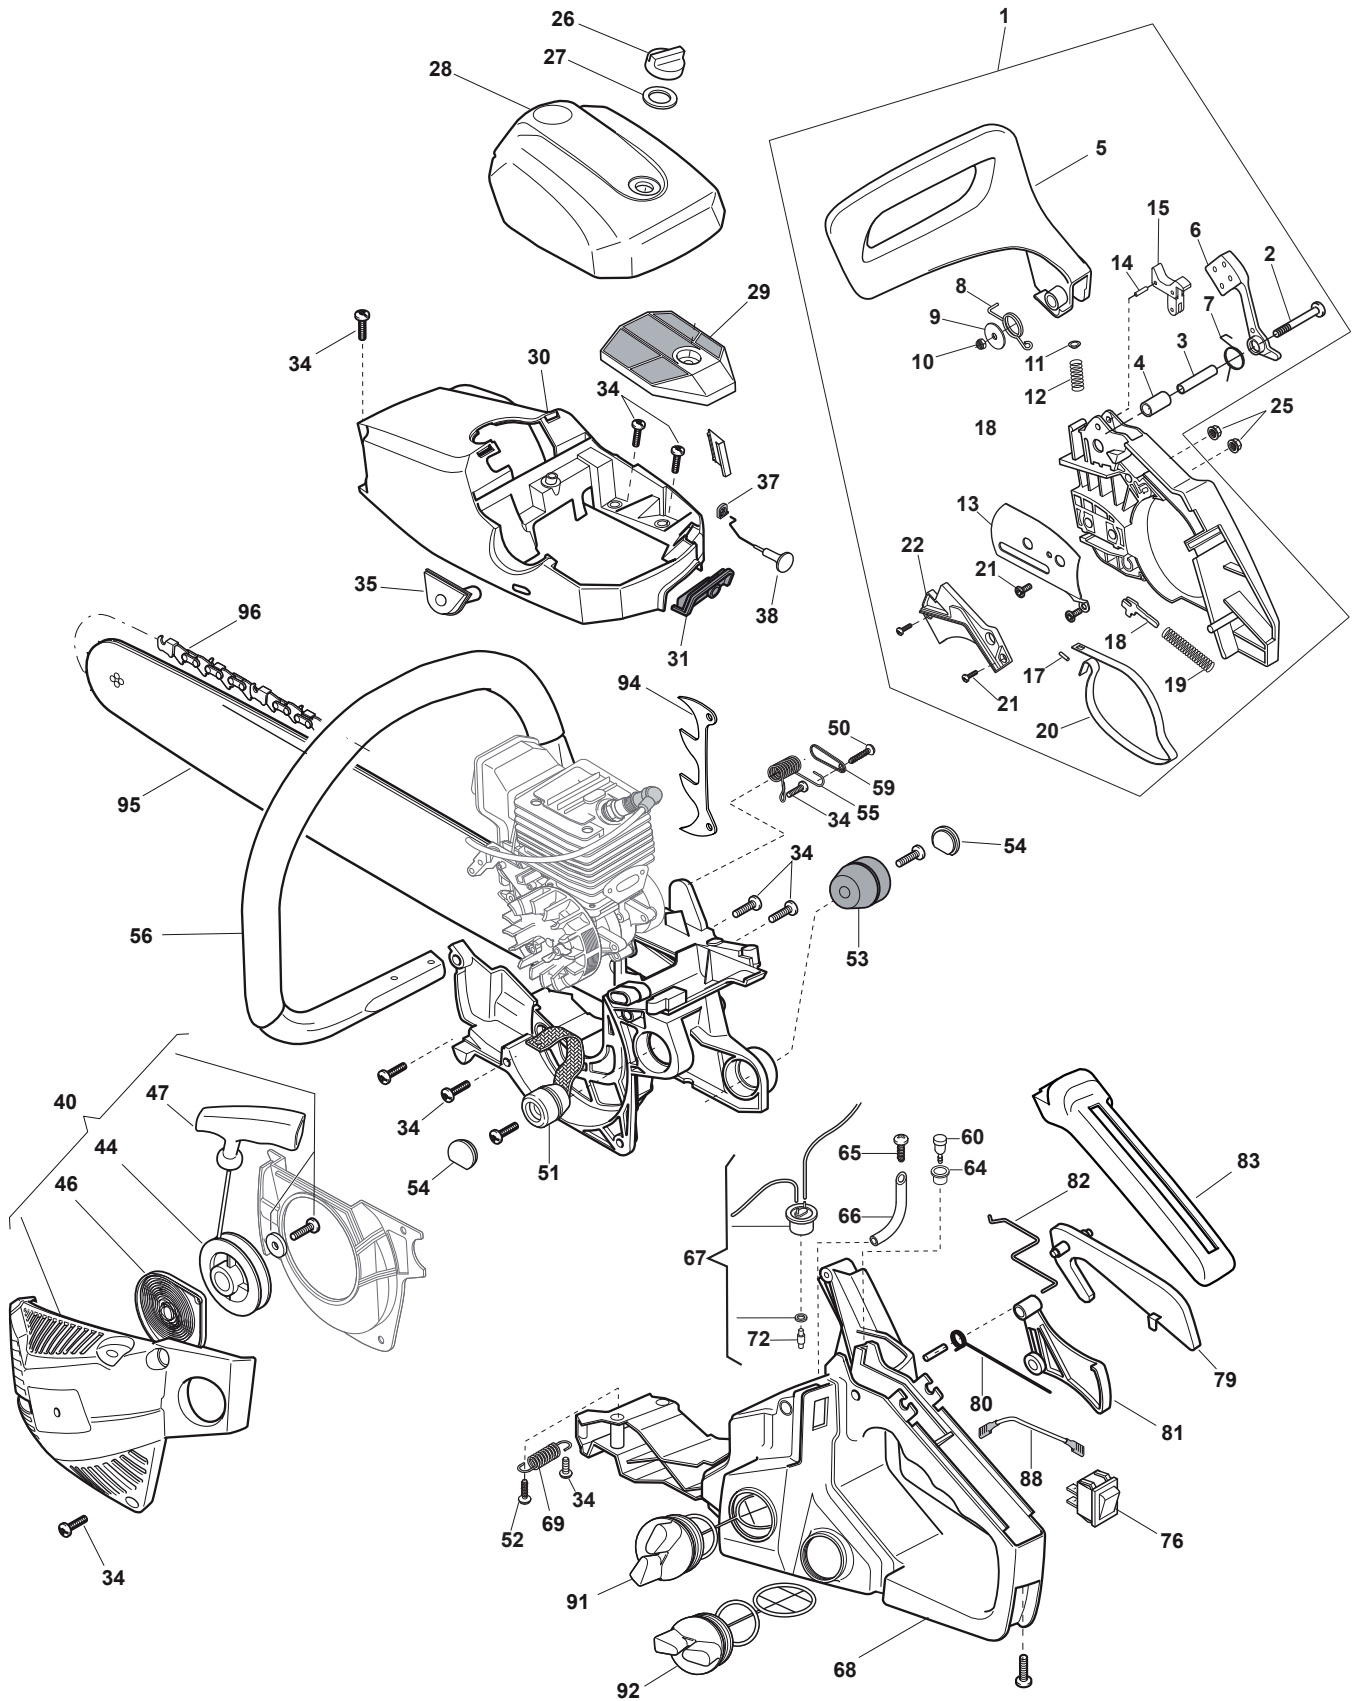

Fig.	Q.ty	Part No	Description	Notes
1	1	118800183/0	Clutch Ho. W/Br. Assy Black	
2	1	123878017/0	Screw	
3	1	123044213/0	Bushing	
4	1	123044214/0	Bushing	
5	1	118800184/0	Hand Guard	
6	1	118800748/0	Balance Weigth	
7	1	123430572/0	Spring	
8	1	118800747/0	Spring	
9	1	123657007/0	Washer	
10	1	112154320/0	Nut	
11	1	323670001/0	Plate	
12	1	118800745/0	Front Guard Spring	
13	1	118800257/0	Bar Plate	
14	1	123753001/0	Pin	
15	1	383315051/0	Chain Brake Lever	
17	1	123753000/0	Needle	
18	1	323315067/0	Lever	
19	1	118800746/0	Brake Spring	
20	1	118800185/0	Brake Band	
21	5	123878023/0	Screw	
22	1	323109525/0	Brake Spring Cover	
25	2	118800186/0	Nut	
26	1	118800187/0	Nut	
27	1	118800258/0	Nut	
28	1	118800260/0	Filter Cover Red	
29	1	118800188/0	Air Filter	
30	1	118800262/0	Cylinder Cover Red	
31	1	118800742/0	Grommet	
34	11	118800189/0	Screw	
35	1	118800263/0	Grommet	
37	1	118800264/0	Grommet Air-Lever	
38	1	118800190/0	Choke Lever	
40	1	118800191/0	Starter Assy Black	
44	1	118800192/0	Starter Pulley	
46	1	118800278/0	Starter Spring	
47	1	118800193/0	Starter Handle	
50	5	123878025/0	Screw	
51	1	118800266/0	Shock Absorber	
52	5	123878022/0	Screw	
53	1	118800194/0	Shock Absorber	
54	2	118800195/0	Cap	
55	1	118800196/0	Spring	
56	1	118800197/0	Handle	
59	1	323208402/0	Plate	
60	1	118800198/0	Breather Valve Ass.Y	
64	1	118800744/0	Grommet	
65	1	112728124/0	Screw	
66	1	118800255/0	Pickup Oil	
67	1	118800214/0	Fuel Filter	
68	1	118800200/0	Handle Assy	
69	1	118800201/0	Spring	

Fig.	Q.ty	Part No	Description	Notes
72	1	118800199/0	Fuel Filter	
76	1	118800202/0	Switch	
79	1	118800205/0	Safety Lever	
80	1	118800206/0	Spring	
81	1	118800207/0	Throttle Lever	
82	1	118800208/0	Spring	
83	1	118800209/0	Handle Cover	
88	1	118800213/0	Stop Wire	
91	1	118800215/0	Fuel Cap Assy	
92	1	118800216/0	Oil Cap Assy	
94	1	118550596/0	Spike	
95	1	118800128/0	Guide Bar 16inch	
96	1	118801745/0	Chain 16inch	