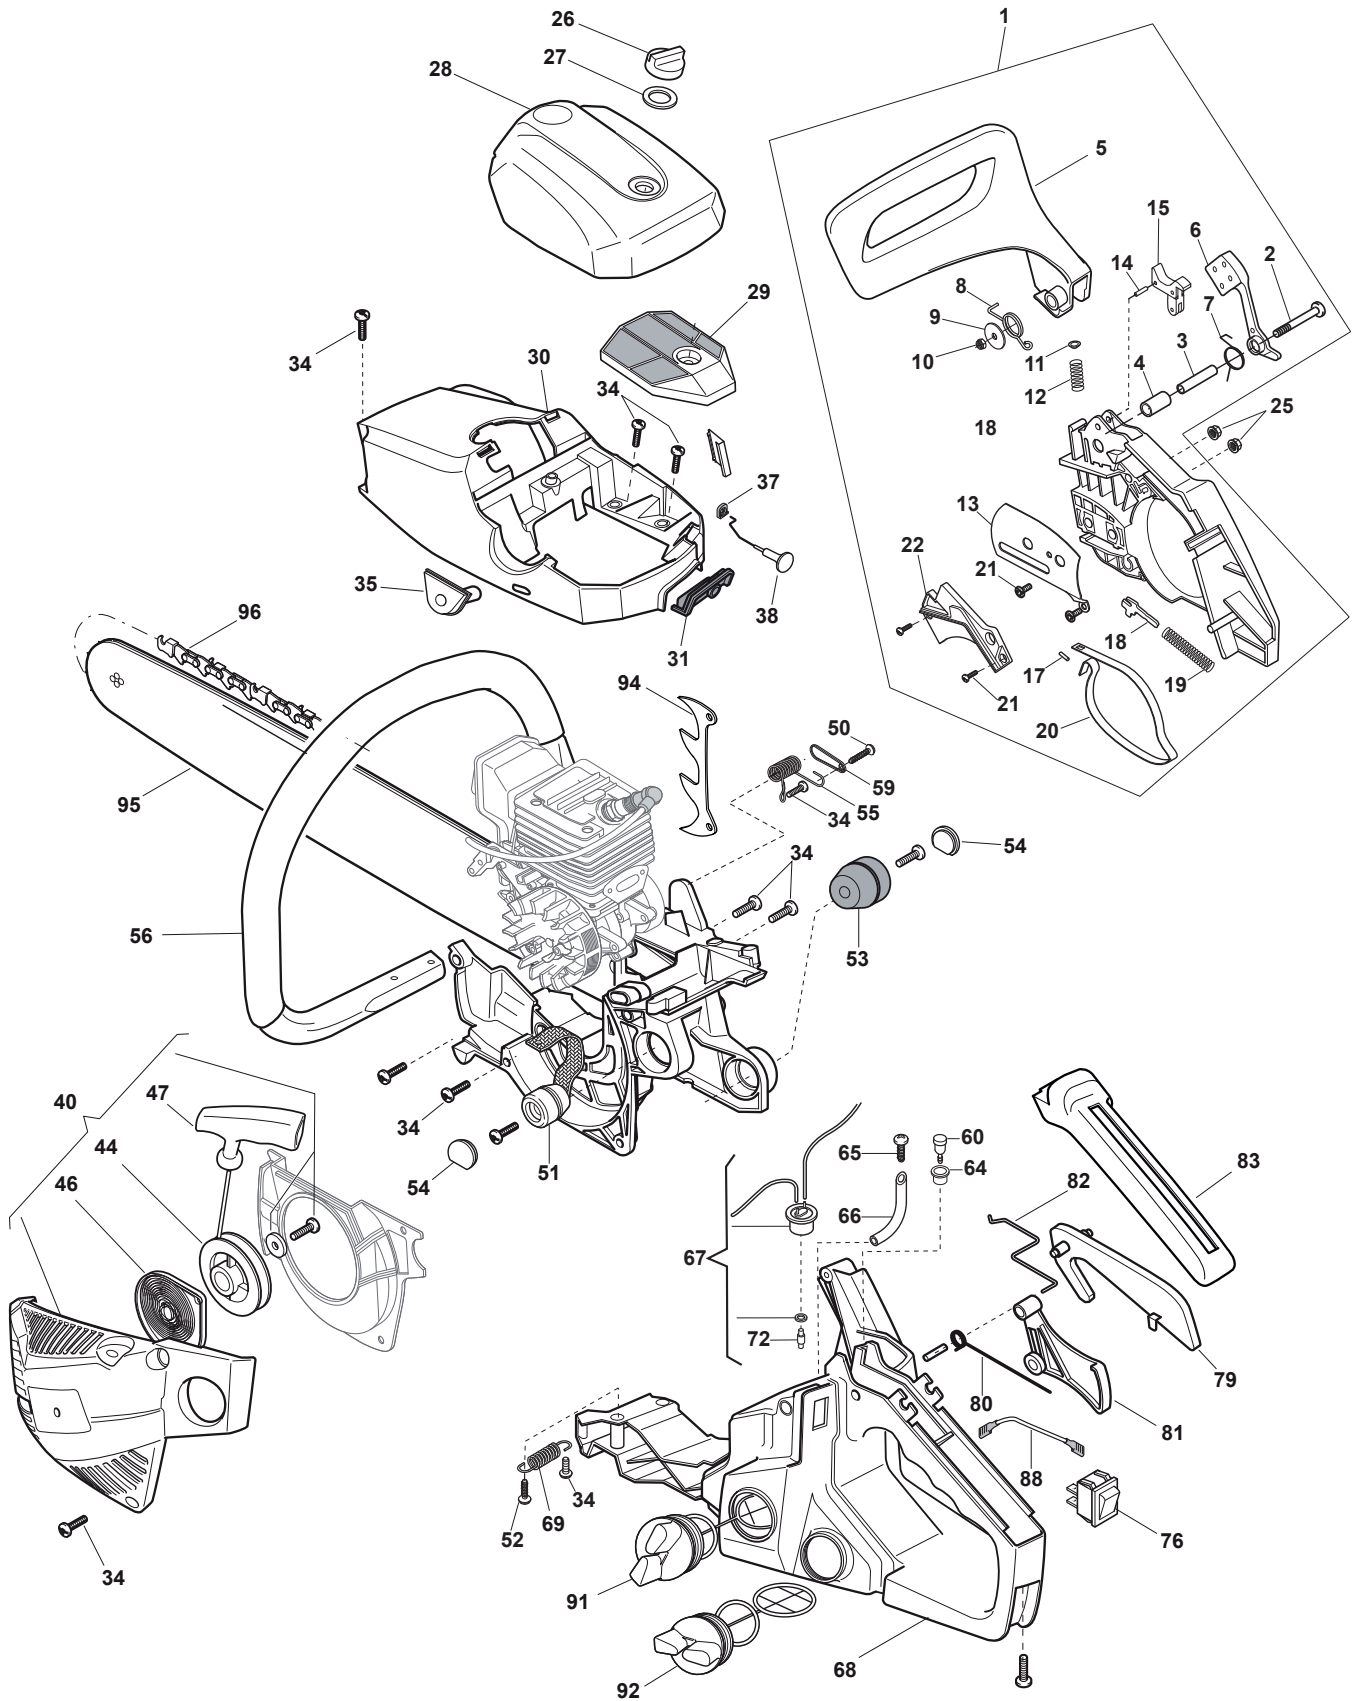

Fig.	Q.ty	Part No	Description	Notes
1	1	118800183/0	Clutch Ho. W/Br. Assy Black	
2	1	123878017/0	Screw	
3	1	123044213/0	Bushing	
4	1	123044214/0	Bushing	
5	1	118800184/0	Hand Guard	
6	1	118800748/0	Balance Weigth	
7	1	123430572/0	Spring	
8	1	118800747/0	Spring	
9	1	123657007/0	Washer	
10	1	112154320/0	Nut	
11	1	323670001/0	Plate	
12	1	118800745/0	Front Guard Spring	
13	1	118800257/0	Bar Plate	
14	1	123753001/0	Pin	
15	1	383315051/0	Chain Brake Lever	
17	1	123753000/0	Needle	
18	1	323315067/0	Lever	
19	1	118800746/0	Brake Spring	
20	1	118800185/0	Brake Band	
21	5	123878023/0	Screw	
22	1	323109525/0	Brake Spring Cover	
25	2	118800186/0	Nut	
26	1	118800187/0	Nut	
27	1	118800258/0	Nut	
28	1	118800260/0	Filter Cover Red	
29	1	118800188/0	Air Filter	
30	1	118800262/0	Cylinder Cover Red	
31	1	118800742/0	Grommet	
34	11	118800189/0	Screw	
35	1	118800263/0	Grommet	
37	1	118800264/0	Grommet Air-Lever	
38	1	118800190/0	Choke Lever	
40	1	118800191/0	Starter Assy Black	
44	1	118800192/0	Starter Pulley	
46	1	118800278/0	Starter Spring	
47	1	118800193/0	Starter Handle	
50	5	123878025/0	Screw	
51	1	118800266/0	Shock Absorber	
52	5	123878022/0	Screw	
53	1	118800194/0	Shock Absorber	
54	2	118800195/0	Cap	
55	1	118800196/0	Spring	
56	1	118800197/0	Handle	
59	1	323208402/0	Plate	
60	1	118800198/0	Breather Valve Ass.Y	
64	1	118800744/0	Grommet	
65	1	112728124/0	Screw	
66	1	118800255/0	Pickup Oil	
67	1	118800214/0	Fuel Filter	
68	1	118800200/0	Handle Assy	
69	1	118800201/0	Spring	

Fig.	Q.ty	Part No	Description	Notes
72	1	118800199/0	Fuel Filter	
76	1	118800202/0	Switch	
79	1	118800205/0	Safety Lever	
80	1	118800206/0	Spring	
81	1	118800207/0	Throttle Lever	
82	1	118800208/0	Spring	
83	1	118800209/0	Handle Cover	
88	1	118800213/0	Stop Wire	
91	1	118800215/0	Fuel Cap Assy	
92	1	118800216/0	Oil Cap Assy	
94	1	118550596/0	Spike	
95	1	118800128/0	Guide Bar 16inch	
96	1	118801745/0	Chain 16inch	