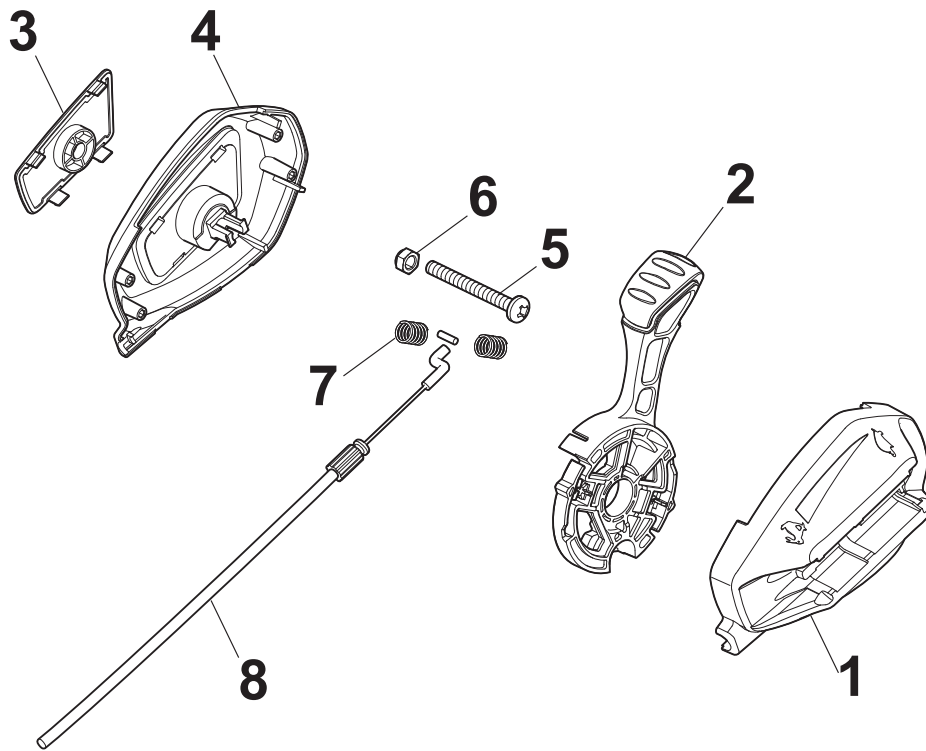

Fig.	Q.ty	Part No	Description	Notes
1	1	381007559/0	Handle, Upper Part	Black
2	1	122430313/0	Guide Spring	
3	1	112521330/0	Washer	
4	1	112154510/0	Nut	
5	2	322806644/0	Protection	
6	4	112523000/1	Washer	
7	4	112727812/0	Screw	
8	2	322680017/0	Washer	
9	2	122131750/0	Nut	
10	2	322399835/0	Knob	
11	1	381003253/0	Handle	Black
12	1	381030108/0	Clutch Cable	
13	1	181003437/0	Lever, Engine Brake Black	
14	1	181003438/1	Drive Control Lever	
15	1	181030087/0	Cable, Thread Engine Brake	
15	1	181030057/0	Cable, Thread Engine Brake	
16	1	112727784/0	Screw	
17	1	322551639/0	Fixed Plate	
18	1	112154510/0	Nut	

Fig.	Q.ty	Part No	Description	Notes
1	1	112728300/0	Screw	with Variator
1	1	112728702/0	Screw	without Variator
2	1	133320022/0	Fastpoint Clamp Art.0384.Aa01	
3	1	322076570/1	Battery Safety Key	
4	1	381600400/0	Switch	
5	1	118120061/0	Battery	
6	1	118204136/0	Battery Charger	CE plugg
6	1	118204137/0	Battery Charger	UK plugg

Fig.	Q.ty	Part No	Description	Notes
1	1	322722817/0	External Protection	
2	1	381007227/0	Variator Lever Assy	
3	1	322820086/0	Cap	
4	1	322722818/0	Internal Protection	
5	1	112727788/0	Screw	
6	1	112154510/0	Nut	
7	2	122450487/0	Spring	
8	1	381030117/0	Variator Cable	

Fig.	Q.ty	Part No	Description	Notes
1	1	322108315/0	Conveyor	
2	1	322600309/0	Stone Guard, Black	
3	1	122450456/0	Spring	
4	2	112604896/0	Crown Fastener	
5	2	112727803/0	Screw	
6	1	322806639/0	Fulcrum Pin	
7	2	112154510/0	Nut	
8	1	122517869/1	Pin	
9	2	118203853/0	Cap	