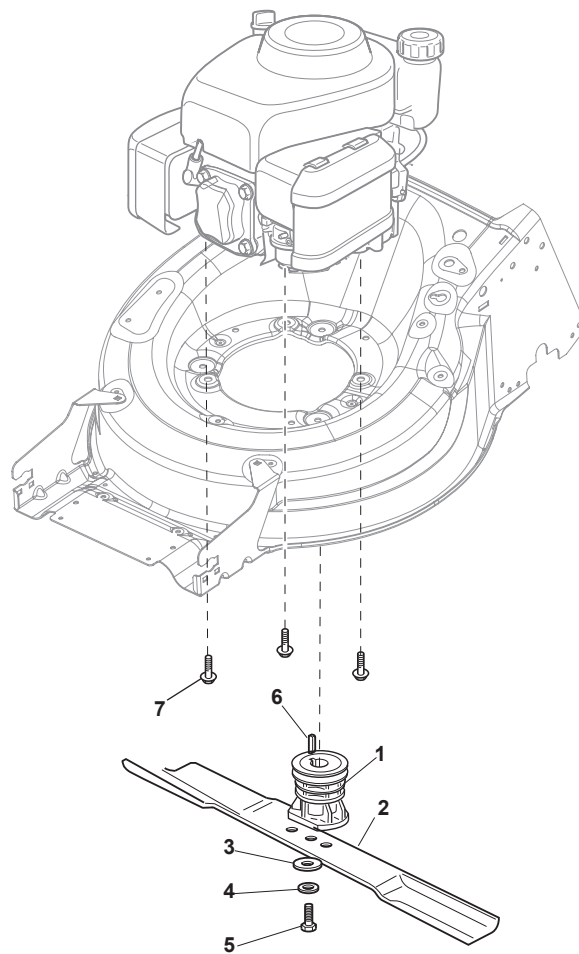

Fig.	Q.ty	Part No	Description	Notes
1	1	381007559/0	Handle, Upper Part	Black
2	1	122430313/0	Guide Spring	
3	1	112521330/0	Washer	
4	1	112154510/0	Nut	
5	2	322806644/0	Protection	
6	4	112523000/1	Washer	
7	4	112727812/0	Screw	
8	2	322680017/0	Washer	
9	2	122131750/0	Nut	
10	2	322399835/0	Knob	
11	1	381003253/0	Handle	Black
12	1	381030108/0	Clutch Cable	
13	1	181003437/0	Lever, Engine Brake Black	
14	1	181003438/1	Drive Control Lever	
15	1	181030087/0	Cable, Thread Engine Brake	
15	1	181030057/0	Cable, Thread Engine Brake	
16	1	112727784/0	Screw	
17	1	322551639/0	Fixed Plate	
18	1	112154510/0	Nut	

Fig.	Q.ty	Part No	Description	Notes
1	8	119216035/0	Bearing	
2	4	381007416/2	Wheel	
3	2	322110643/0	Hub Cap Grey	Grey
4	2	381007417/2	Wheel	
5	2	322110644/0	Hub Cap Grey	Grey

Fig.	Q.ty	Part No	Description	Notes
1	1	381005195/0	Bracket-Rh	
2	1	381005197/0	Bracket-Lh	
3	6	112727801/0	Screw	
4	2	322545213/0	Plate	
5	1	322600310/0	Rear door	Not for TR/E models
6	1	322108316/0	Conveyor	
7	6	112728699/0	Screw	
8	1	322060271/1	Carter Mulching	
9	2	112728531/1	Screw	
10	2	112154510/0	Nut	
11	2	112815200/0	Screw	
12	2	112521330/0	Washer	
13	1	119035000/0	Or Ring	
14	1	112728697/0	Screw	
15	1	322034002/0	Washing Connection	
16	1	322140246/0	Deflector	
17	1	112645708/0	Pin	

Fig.	Q.ty	Part No	Description	Notes
1	1	322108315/0	Conveyor	
2	1	322600309/0	Stone Guard, Black	
3	1	122450456/0	Spring	
4	2	112604896/0	Crown Fastener	
5	2	112727803/0	Screw	
6	1	322806639/0	Fulcrum Pin	
7	2	112154510/0	Nut	
8	1	122517869/1	Pin	
9	2	118203853/0	Cap	

Fig.	Q.ty	Part No	Description	Notes
1	1	122465607/3	Hub With Pulley, Crankshaft Ø 22.2	for GGP and B&S Engines
2	1	181004409/0	Mulching Blade	
3	1	112508125/0	Elastic Washer	
4	1	112523080/0	Washer	
5	1	112735698/0	Screw	for GGP-B&S-HONDA Engines
6	1	112139100/0	Key	for GGP and B&S Engines
7	3	112735108/1	Screw	for GGP-B&S-HONDA Engines