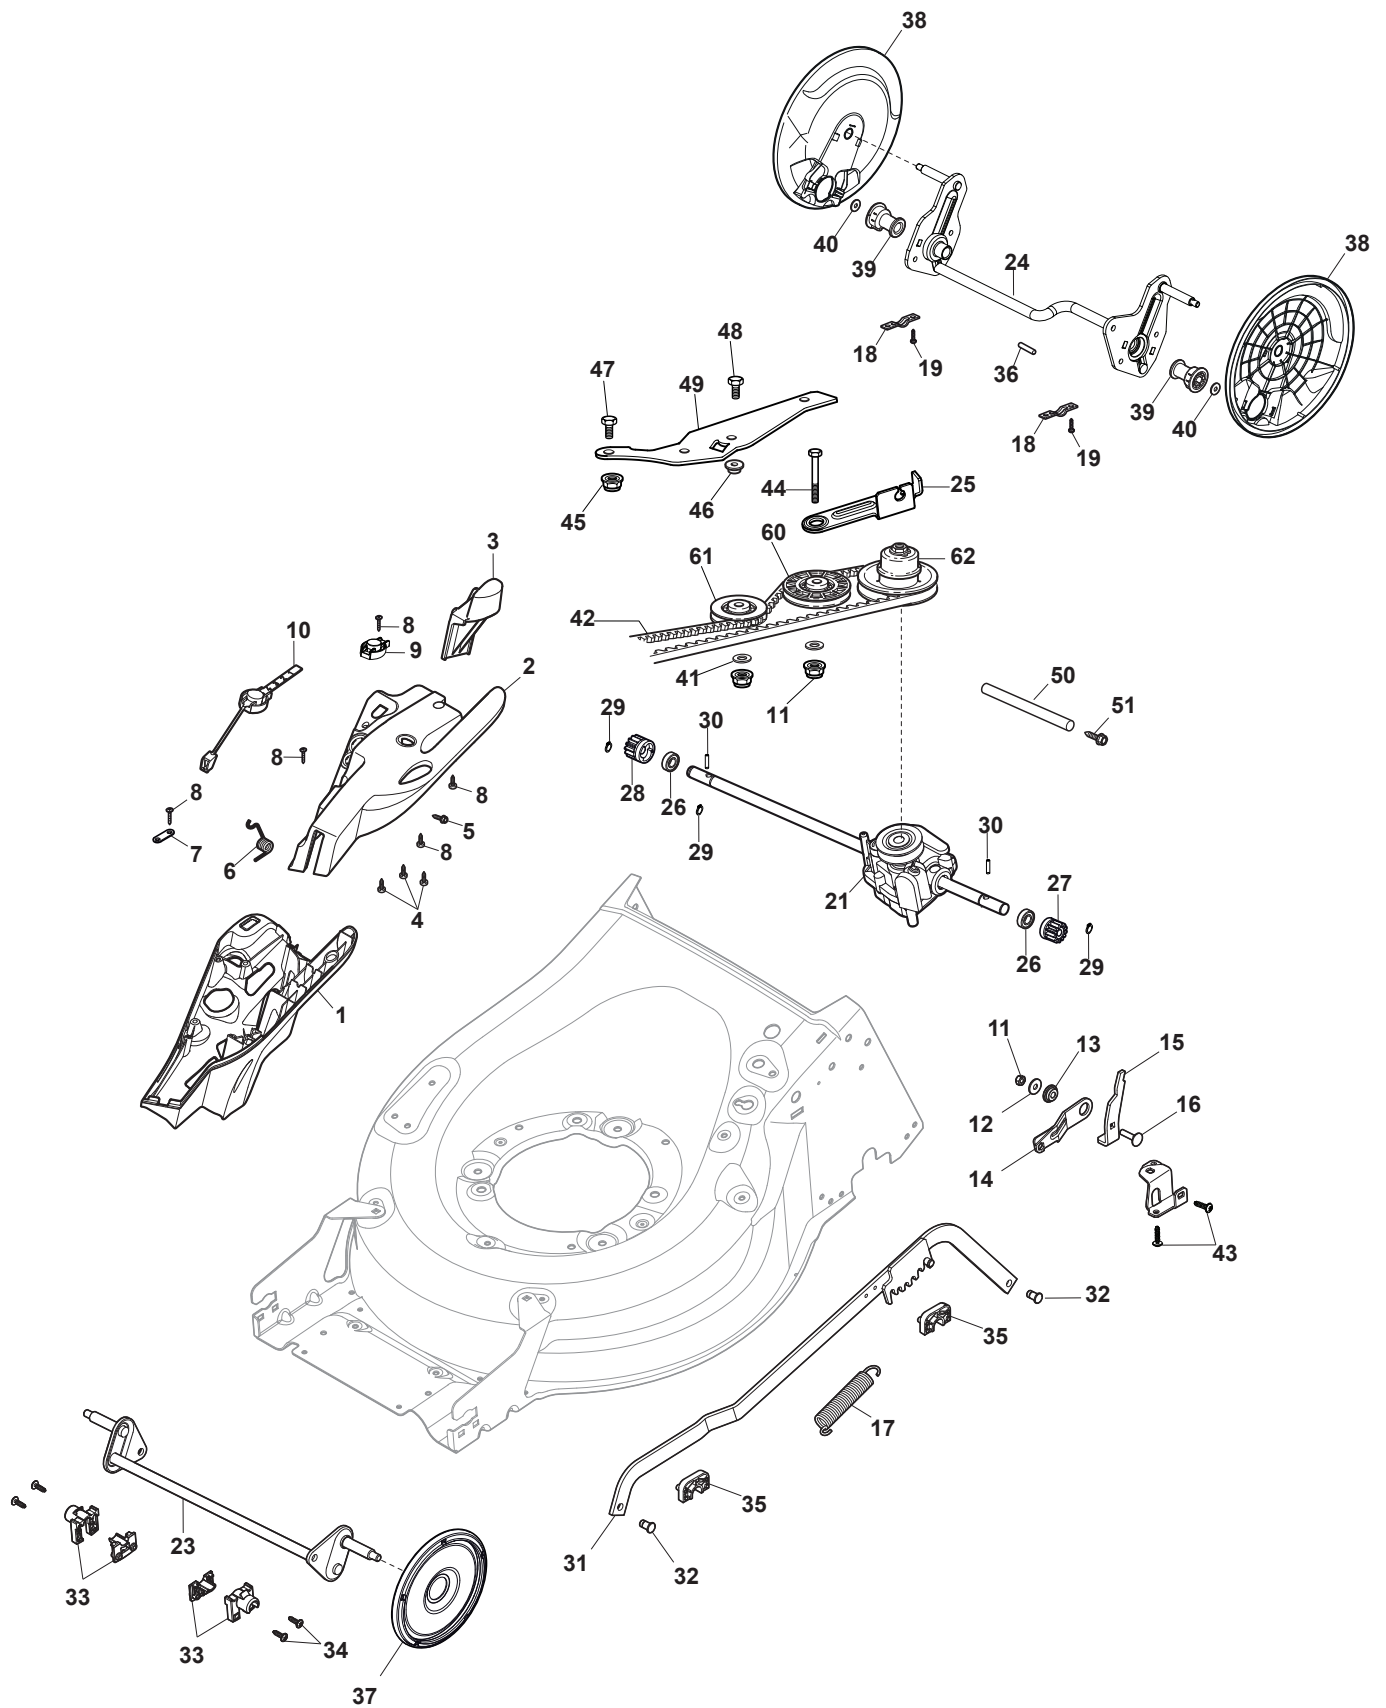

Fig.	Q.ty	Part No	Description	Notes
14	1	381003475/1	Lever, Height Adjustment	
1	1	322055264/0	Lower Cover	
2	1	322055265/0	Upper Cover	
3	1	322602026/0	Button	
4	5	112728699/0	Screw	
5	1	125943004/0	Screw	
6	1	122450477/0	Spring	
7	1	322981471/1	Plate	
8	5	112728697/0	Screw	
9	1	322602027/0	Lens	
10	1	322602028/0	Visualizer	
11	1	112154510/0	Nut	
12	1	112523040/0	Washer	
13	1	122517873/0	Pin	
15	1	322778475/0	Bracket	
16	1	112815270/0	Screw	
17	1	122450480/0	Spring	
18	2	322545152/0	Plate	
19	4	112728698/0	Screw	
20	1	322778477/0	Bracket	
21	1	181003116/0	Gear Box	
23	1	381302883/0	Front Wheel Axle	
24	1	381302889/0	Rear Wheel Axle	
25	1	322806647/0	Bracket	
26	2	119216035/0	Bearing	
27	1	122570110/1	Pinion Right	
28	1	122570120/1	Pinion Left	
29	4	112608600/0	Seeger	
30	2	122753000/0	Pin	
31	1	381002046/0	Wheels Control Rod	
32	2	122519820/0	Pin	
33	2	322785305/1	Support	
34	4	112728697/0	Screw	
35	2	112436051/0	Plate	
37	2	322600145/0	Protection, Wheel	
38	2	322600208/0	Protection, Wheel	
39	2	322042068/0	Bushing	
40	2	112521371/0	Washer	
41	2	112523050/0	Washer	
42	1	135064379/0	Belt	
43	5	112728704/1	Screw	
44	1	112674550/0	Screw	
45	2	112154210/0	Nut	
46	1	122671656/0	Washer	
47	2	112792611/0	Screw	
48	2	112689500/0	Screw	
49	1	322806649/0	Bracket	
50	1	322608567/0	Axle	
51	2	112735120/0	Screw	
60	1	122601914/0	Pulley	
61	1	122601915/0	Pulley	
62	1	122601932/0	Pulley