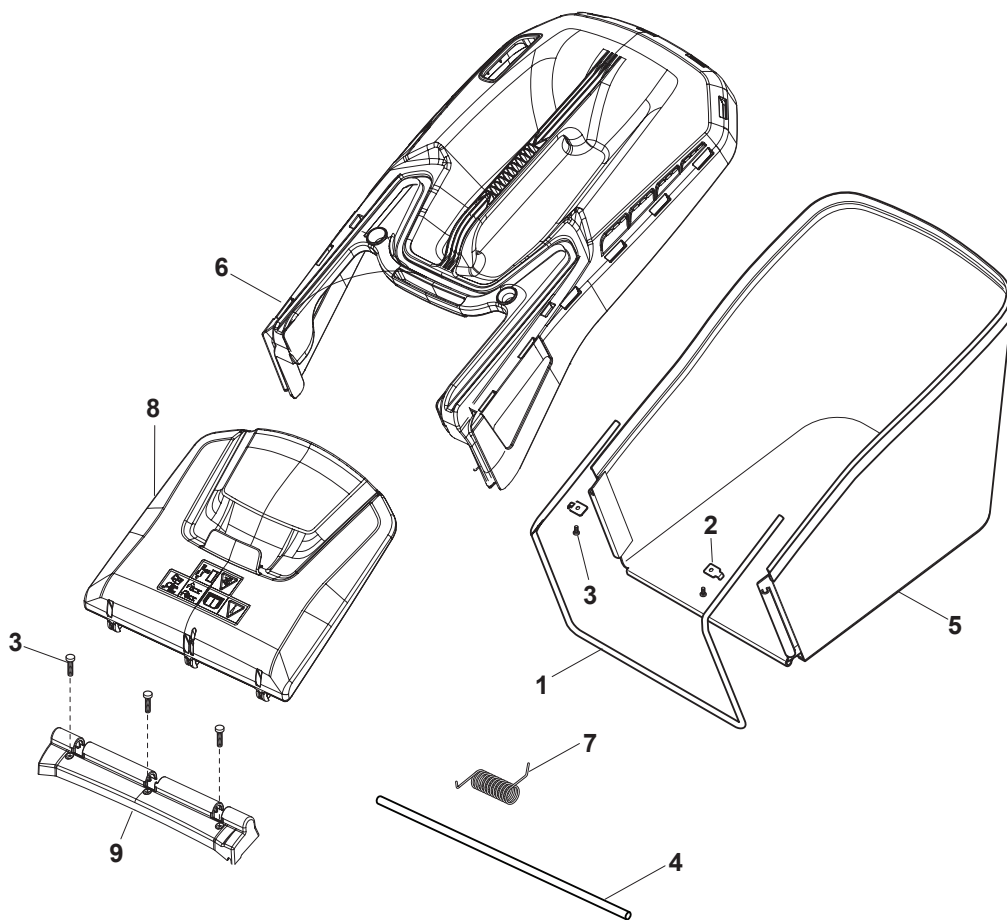

Fig.	Q.ty	Part No	Description	Notes
1	1	322108315/0	Conveyor	
2	1	322600309/0	Stone Guard, Black	
3	1	122450456/0	Spring	
4	2	112604896/0	Crown Fastener	
5	2	112727803/0	Screw	
6	1	322806639/0	Fulcrum Pin	
7	2	112154510/0	Nut	
8	1	122517869/1	Pin	
9	2	118203853/0	Cap	

Fig.	Q.ty	Part No	Description	Notes
1	1	122465607/3	Hub With Pulley, Crankshaft Ø 22.2	for GGP and B&S Engines
2	1	181004409/0	Mulching Blade	
3	1	112508125/0	Elastic Washer	
4	1	112523080/0	Washer	
5	1	112735698/0	Screw	for GGP-B&S-HONDA Engines
6	1	112139100/0	Key	for GGP and B&S Engines
7	3	112735108/1	Screw	for GGP-B&S-HONDA Engines