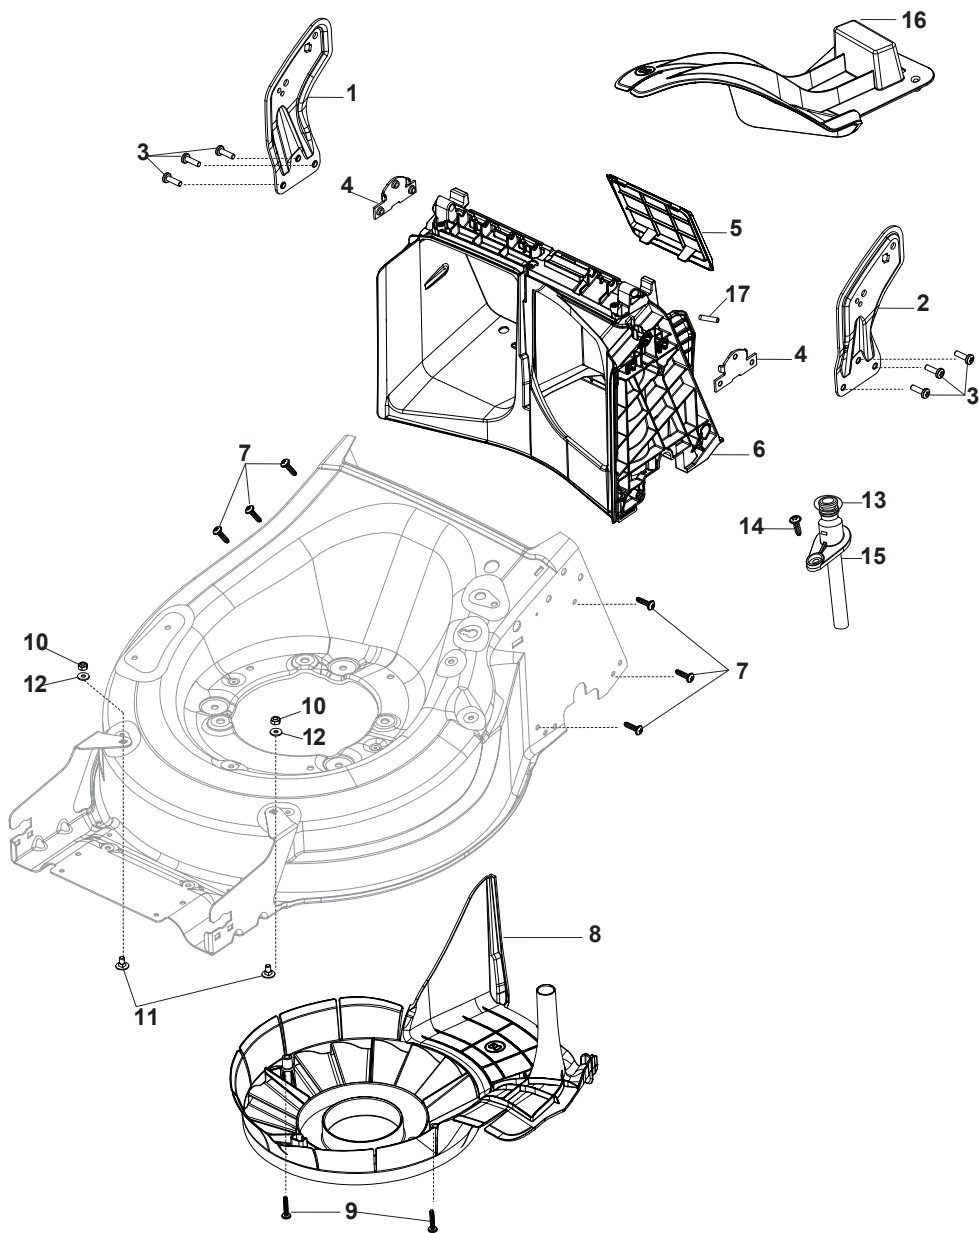

Fig.	Q.ty	Part No	Description	Notes
1	1	381007559/0	Handle, Upper Part	Black
2	1	122430313/0	Guide Spring	
3	1	112521330/0	Washer	
4	1	112154510/0	Nut	
5	2	322806644/0	Protection	
6	4	112523000/1	Washer	
7	4	112727812/0	Screw	
8	2	322680017/0	Washer	
9	2	122131750/0	Nut	
10	2	322399835/0	Knob	
11	1	381003253/0	Handle	Black
12	1	381030108/0	Clutch Cable	
13	1	181003437/0	Lever, Engine Brake Black	
14	1	181003438/1	Drive Control Lever	
15	1	181030087/0	Cable, Thread Engine Brake	
15	1	181030057/0	Cable, Thread Engine Brake	
16	1	112727784/0	Screw	
17	1	322551639/0	Fixed Plate	
18	1	112154510/0	Nut	

Fig.	Q.ty	Part No	Description	Notes
1	8	119216035/0	Bearing	
2	4	381007416/2	Wheel	
3	2	322110643/0	Hub Cap Grey	Grey
4	2	381007417/2	Wheel	
5	2	322110644/0	Hub Cap Grey	Grey

Fig.	Q.ty	Part No	Description	Notes
1	1	381005195/0	Bracket-Rh	
2	1	381005197/0	Bracket-Lh	
3	6	112727801/0	Screw	
4	2	322545213/0	Plate	
5	1	322600310/0	Rear door	Not for TR/E models
6	1	322108316/0	Conveyor	
7	6	112728699/0	Screw	
8	1	322060271/1	Carter Mulching	
9	2	112728531/1	Screw	
10	2	112154510/0	Nut	
11	2	112815200/0	Screw	
12	2	112521330/0	Washer	
13	1	119035000/0	Or Ring	
14	1	112728697/0	Screw	
15	1	322034002/0	Washing Connection	
16	1	322140246/0	Deflector	
17	1	112645708/0	Pin	

Fig.	Q.ty	Part No	Description	Notes
1	1	322108315/0	Conveyor	
2	1	322600309/0	Stone Guard, Black	
3	1	122450456/0	Spring	
4	2	112604896/0	Crown Fastener	
5	2	112727803/0	Screw	
6	1	322806639/0	Fulcrum Pin	
7	2	112154510/0	Nut	
8	1	122517869/1	Pin	
9	2	118203853/0	Cap	