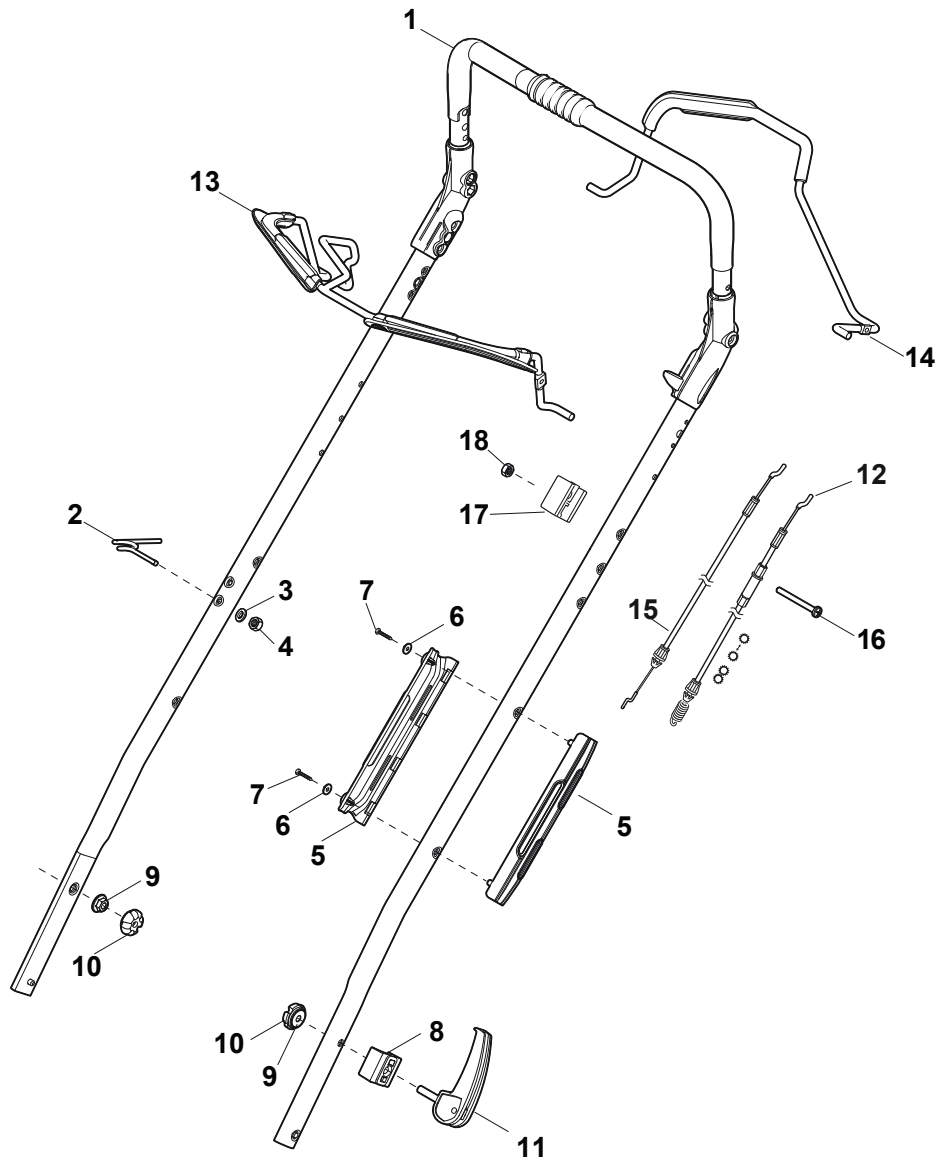

Fig.	Q.ty	Part No	Description	Notes
1	1	381007559/0	Handle, Upper Part	Black
2	1	122430313/0	Guide Spring	
3	1	112521330/0	Washer	
4	1	112154510/0	Nut	
5	2	322806644/0	Protection	
6	4	112523000/1	Washer	
7	4	112727812/0	Screw	
8	2	322680017/0	Washer	
9	2	122131750/0	Nut	
10	2	322399835/0	Knob	
11	1	381003253/0	Handle	Black
12	1	381030108/0	Clutch Cable	
13	1	181003437/0	Lever, Engine Brake Black	
14	1	181003438/1	Drive Control Lever	
15	1	181030087/0	Cable, Thread Engine Brake	
15	1	181030057/0	Cable, Thread Engine Brake	
16	1	112727784/0	Screw	
17	1	322551639/0	Fixed Plate	
18	1	112154510/0	Nut	