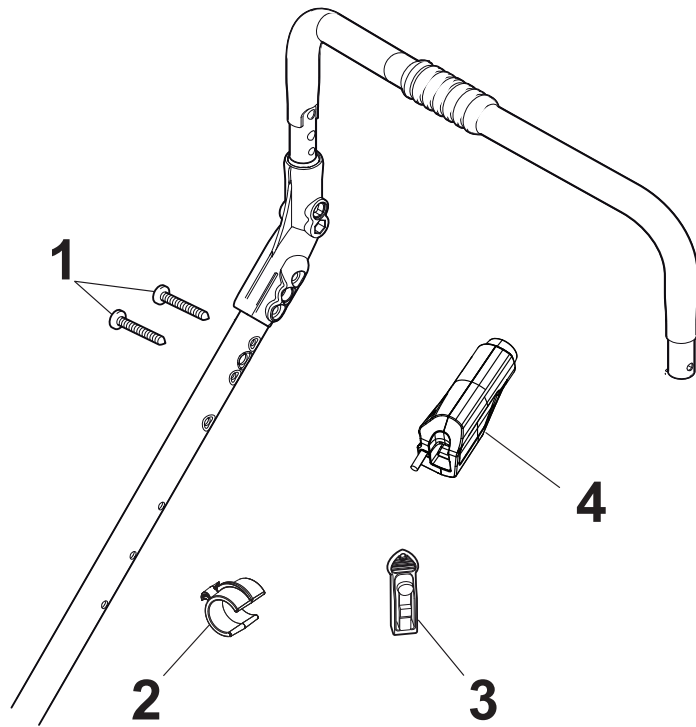

Fig.	Q.ty	Part No	Description	Notes
1	1	381007559/0	Handle, Upper Part	Black
2	1	122430313/0	Guide Spring	
3	1	112521330/0	Washer	
4	1	112154510/0	Nut	
5	2	322806644/0	Protection	
6	4	112523000/1	Washer	
7	4	112727812/0	Screw	
8	2	322680017/0	Washer	
9	2	122131750/0	Nut	
10	2	322399835/0	Knob	
11	1	381003253/0	Handle	Black
12	1	381030108/0	Clutch Cable	
13	1	181003437/0	Lever, Engine Brake Black	
14	1	181003438/1	Drive Control Lever	
15	1	181030087/0	Cable, Thread Engine Brake	
15	1	181030057/0	Cable, Thread Engine Brake	
16	1	112727784/0	Screw	
17	1	322551639/0	Fixed Plate	
18	1	112154510/0	Nut	

Fig.	Q.ty	Part No	Description	Notes
1	1	112728300/0	Screw	with Variator
1	1	112728702/0	Screw	without Variator
2	1	133320022/0	Fastpoint Clamp Art.0384.Aa01	
3	1	322076570/1	Battery Safety Key	
4	1	381600400/0	Switch	
5	1	118120061/0	Battery	
6	1	118204136/0	Battery Charger	CE plugg
6	1	118204137/0	Battery Charger	UK plugg

Fig.	Q.ty	Part No	Description	Notes
1	1	322108315/0	Conveyor	
2	1	322600309/0	Stone Guard, Black	
3	1	122450456/0	Spring	
4	2	112604896/0	Crown Fastener	
5	2	112727803/0	Screw	
6	1	322806639/0	Fulcrum Pin	
7	2	112154510/0	Nut	
8	1	122517869/1	Pin	
9	2	118203853/0	Cap	