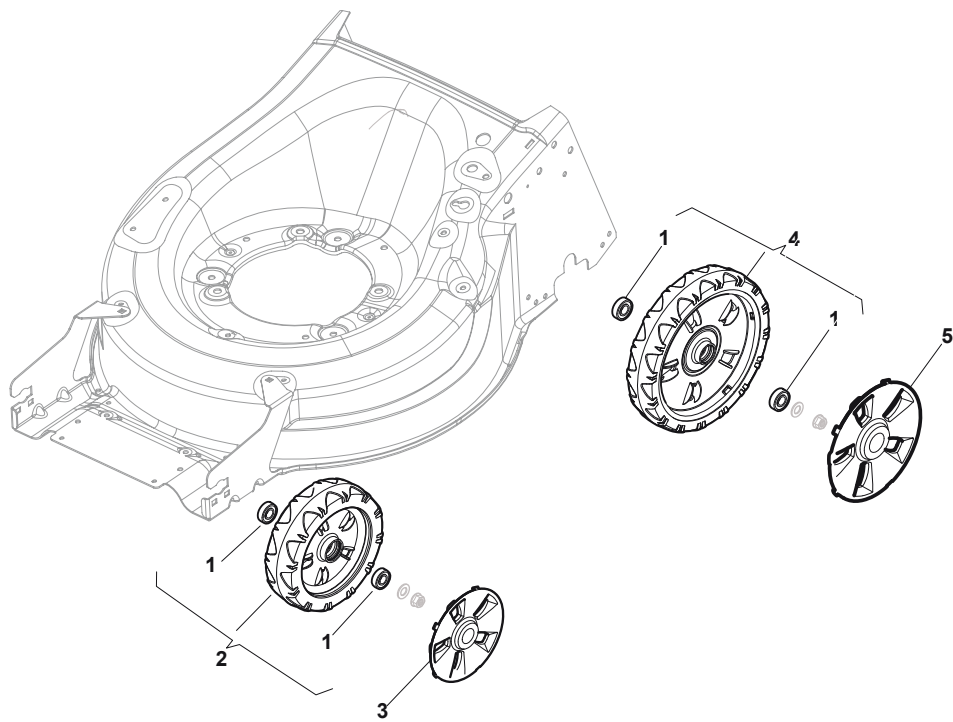

Fig.	Q.ty	Part No	Description	Notes
1	1	381007559/0	Handle, Upper Part	Black
2	1	122430313/0	Guide Spring	
3	1	112521330/0	Washer	
4	1	112154510/0	Nut	
5	2	322806644/0	Protection	
6	4	112523000/1	Washer	
7	4	112727812/0	Screw	
8	2	322680017/0	Washer	
9	2	122131750/0	Nut	
10	2	322399835/0	Knob	
11	1	381003253/0	Handle	Black
12	1	381030108/0	Clutch Cable	
13	1	181003437/0	Lever, Engine Brake Black	
14	1	181003438/1	Drive Control Lever	
15	1	181030087/0	Cable, Thread Engine Brake	
15	1	181030057/0	Cable, Thread Engine Brake	
16	1	112727784/0	Screw	
17	1	322551639/0	Fixed Plate	
18	1	112154510/0	Nut	

Fig.	Q.ty	Part No	Description	Notes
1	1	322722817/0	External Protection	
2	1	381007227/0	Variator Lever Assy	
3	1	322820086/0	Cap	
4	1	322722818/0	Internal Protection	
5	1	112727788/0	Screw	
6	1	112154510/0	Nut	
7	2	122450487/0	Spring	
8	1	381030117/0	Variator Cable	

Fig.	Q.ty	Part No	Description	Notes
1	8	119216035/0	Bearing	
2	4	381007416/2	Wheel	
3	2	322110643/0	Hub Cap Grey	Grey
4	2	381007417/2	Wheel	
5	2	322110644/0	Hub Cap Grey	Grey

Fig.	Q.ty	Part No	Description	Notes
1	1	381005195/0	Bracket-Rh	
2	1	381005197/0	Bracket-Lh	
3	6	112727801/0	Screw	
4	2	322545213/0	Plate	
5	1	322600310/0	Rear door	Not for TR/E models
6	1	322108316/0	Conveyor	
7	6	112728699/0	Screw	
8	1	322060271/1	Carter Mulching	
9	2	112728531/1	Screw	
10	2	112154510/0	Nut	
11	2	112815200/0	Screw	
12	2	112521330/0	Washer	
13	1	119035000/0	Or Ring	
14	1	112728697/0	Screw	
15	1	322034002/0	Washing Connection	
16	1	322140246/0	Deflector	
17	1	112645708/0	Pin	

Fig.	Q.ty	Part No	Description	Notes
1	1	322108315/0	Conveyor	
2	1	322600309/0	Stone Guard, Black	
3	1	122450456/0	Spring	
4	2	112604896/0	Crown Fastener	
5	2	112727803/0	Screw	
6	1	322806639/0	Fulcrum Pin	
7	2	112154510/0	Nut	
8	1	122517869/1	Pin	
9	2	118203853/0	Cap	