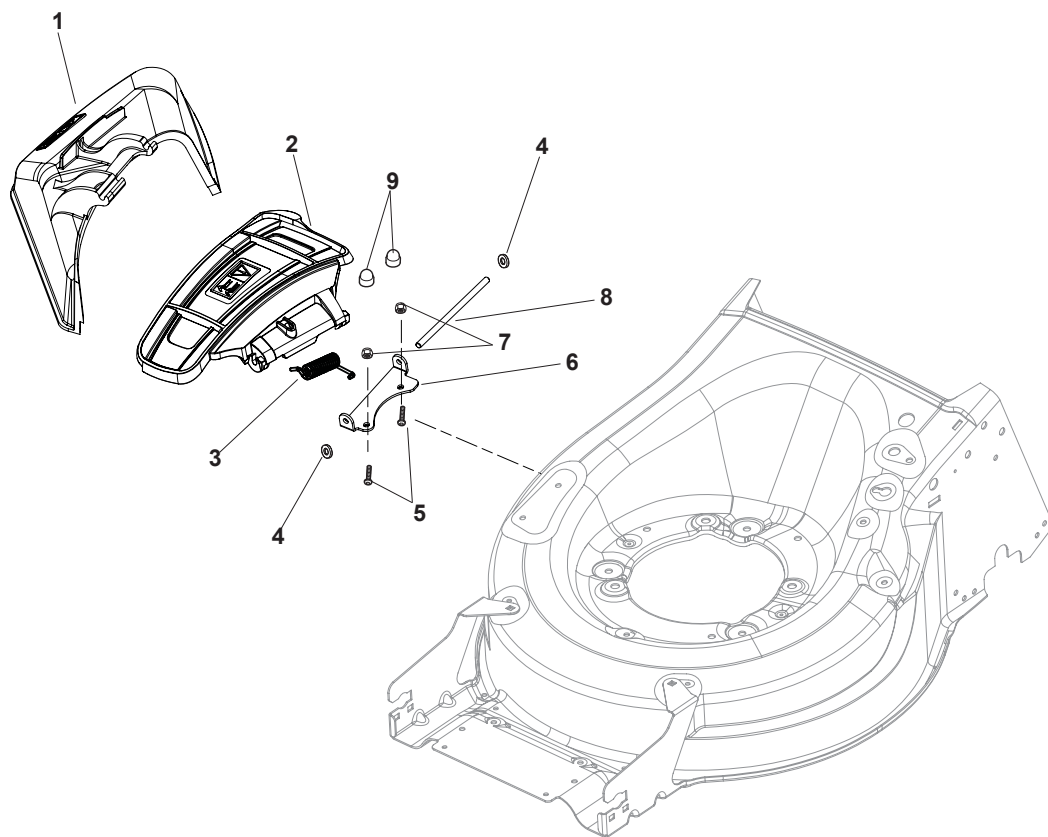

Fig.	Q.ty	Part No	Description	Notes
1	1	381007559/0	Handle, Upper Part	Black
2	1	122430313/0	Guide Spring	
3	1	112521330/0	Washer	
4	1	112154510/0	Nut	
5	2	322806644/0	Protection	
6	4	112523000/1	Washer	
7	4	112727812/0	Screw	
8	2	322680017/0	Washer	
9	2	122131750/0	Nut	
10	2	322399835/0	Knob	
11	1	381003253/0	Handle	Black
12	1	381030108/0	Clutch Cable	
13	1	181003437/0	Lever, Engine Brake Black	
14	1	181003438/1	Drive Control Lever	
15	1	181030087/0	Cable, Thread Engine Brake	
15	1	181030057/0	Cable, Thread Engine Brake	
16	1	112727784/0	Screw	
17	1	322551639/0	Fixed Plate	
18	1	112154510/0	Nut	

Fig.	Q.ty	Part No	Description	Notes
1	8	119216035/0	Bearing	
2	4	381007416/2	Wheel	
3	2	322110643/0	Hub Cap Grey	Grey
4	2	381007417/2	Wheel	
5	2	322110644/0	Hub Cap Grey	Grey

Fig.	Q.ty	Part No	Description	Notes
1	1	381005195/0	Bracket-Rh	
2	1	381005197/0	Bracket-Lh	
3	6	112727801/0	Screw	
4	2	322545213/0	Plate	
5	1	322600310/0	Rear door	Not for TR/E models
6	1	322108316/0	Conveyor	
7	6	112728699/0	Screw	
8	1	322060271/1	Carter Mulching	
9	2	112728531/1	Screw	
10	2	112154510/0	Nut	
11	2	112815200/0	Screw	
12	2	112521330/0	Washer	
13	1	119035000/0	Or Ring	
14	1	112728697/0	Screw	
15	1	322034002/0	Washing Connection	
16	1	322140246/0	Deflector	
17	1	112645708/0	Pin	

Fig.	Q.ty	Part No	Description	Notes
1	1	322108315/0	Conveyor	
2	1	322600309/0	Stone Guard, Black	
3	1	122450456/0	Spring	
4	2	112604896/0	Crown Fastener	
5	2	112727803/0	Screw	
6	1	322806639/0	Fulcrum Pin	
7	2	112154510/0	Nut	
8	1	122517869/1	Pin	
9	2	118203853/0	Cap	